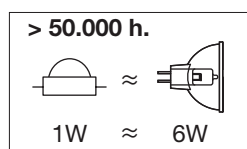

Corpo: alluminio satinato

Diffusore: vetro satinato e lente in acrilico trasparente prismaticata

Sorgente: **LED** di potenza bianco 4000K.

Alimentazione: inclusa, completo di interruttore

Adjustable **LED** spot-light with articulated arm for wall installation. Body in chrome-plated metal, suitable for installation in interiors such as headboards and display windows, to create accentuated and decorative lighting effects. The salient features of this spot-light are its minimal energy consumption, low emission of heat and a lifespan of more than 50,000 hours. Suited to museums, shops and exhibition spaces. It does not emit any UV or infra-red rays (it does not discolour or transmit heat to objects).

**MONACO 2**

Codice Code Art.nr
27257 CELL

Materiali Body Körper

Alluminio (AA)
Aluminium (AA)
Aluminium (AA)

Peso Weight Gewicht
0,4 Kg

Fonti luminose Light source Lichtquelle

2x1W POWERLED 230V 4000K
 lens 25° - 2x100Lm

**MONACO 3**

Codice Code Art.nr
27258 CELL

Materiali Body Körper

Alluminio (AA)
Aluminium (AA)
Aluminium (AA)

Peso Weight Gewicht
0,5 Kg

Fonti luminose Light source Lichtquelle

3W POWERLED 230V 4000K
 lens 25° - 170Lm