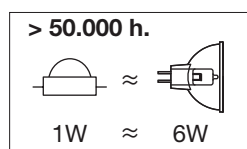

Corpo: alluminio satinato

Diffusore: vetro satinato e lente in acrilico trasparente prismaticata

Sorgente: **LED** di potenza bianco 4000K.

Alimentazione: inclusa, completo di interruttore

Adjustable **LED** spot-light with articulated arm for wall installation. Body in chrome-plated metal, suitable for installation in interiors such as headboards and display windows, to create accentuated and decorative lighting effects. The salient features of this spot-light are its minimal energy consumption, low emission of heat and a lifespan of more than 50,000 hours. Suited to museums, shops and exhibition spaces. It does not emit any UV or infra-red rays (it does not discolour or transmit heat to objects).

Codice Code Art.nr
27256 CELL

Materiali Body Körper

Alluminio (AA)
Aluminium (AA)
Aluminium (AA)

Peso Weight Gewicht
0,3 Kg

Fonti luminose Light source Lichtquelle

1W POWERLED 230V 4000K
 lens 25° - 100Lm

Pag. 783