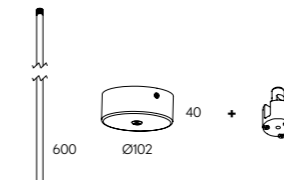

INCLUDED

SUSPENSION ROD SC20.60