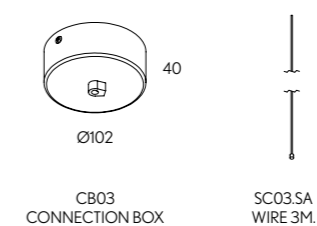

INCLUDED (.PN)

PROFILE

ALABAMA

REF 10158.PN | 10158.SR

SR
PN
PENDANT | SURFACE