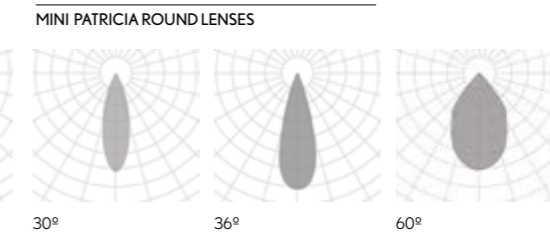

Reference order | DR48.XX

POWER FEEDER	REF.	FINISH	SKETCH
	ACC210006.CA	.BK-BK .WH-WH	

Reference order | ACC210006.CA.XX

MINI PATRICIA ZOOM	REF.	DIMENSION	FINISH	OPTIC OPTIONS	POWER	CRI	K	LUMEN	WATT	VdC	DIMM	SKETCH
	450003	.01		.15-40	.ST	.9	.27	576	6	48	-	
							.30	607				
							.40	695				

Reference order | 450003.01.XX.XX.ST9.XX.XX

MINI PATRICIA	REF.	DIMENSION	FINISH	OPTIC OPTIONS	POWER	CRI	K	LUMEN	WATT	VdC	DIMM	SKETCH
	450001	.01		.15 .38 .60	.ST	.9	.27	576	3	48	-	
							.30	607				
							.40	695				
	450001	.02		.15 .38 .60	.ST	.9	.27	1173	8	48	-	
							.30	1181				
							.40	1207				

Reference order | 450001.XX.XX.XX.ST9.XX.XX

MINI PATRICIA LOL	REF.	DIMENSION	FINISH	OPTIC OPTIONS	POWER	CRI	K	LUMEN	WATT	VdC	DIMM	SKETCH
	450002	.01		.36	.ST	.9	.27	576	6	48	-	
							.30	607				
							.40	695				

Reference order | 450002.01.XX.XX.ST9.XX.XX

MINI PATRICIA FLAT	REF.	DIMENSION	FINISH	OPTIC OPTIONS	POWER	CRI	K	LUMEN	WATT	VdC	DIMM	SKETCH
	450007	.01		.15 .30 .36	.ST	.9	.27	558	5	48	-	
							.30	560				
							.40	604				

Reference order | 450007.01.XX.XX.ST9.XX.XX

MINI PATRICIA ROUND LENSES	REF.	DIMENSION	FINISH	OPTIC OPTIONS	POWER	CRI	K	LUMEN	WATT	VdC	DIMM	SKETCH
	450008	.01		.30 .36 .60	.ST	.9	.27	558	9	48	-	
							.30	560				
							.40	604				

Reference order | 450008.01.XX.XX.ST9.XX.XX

Total length = Profile length + 2x2mm (Cover kit).
(Total length + 2mm) x 30mm.
55mm.

• Select finishes

- ALUMINIUM PC
- 0°
- 0°
- CRI ≥90
- IK05
- IP20
- IP23
- LIFE 50000H
- DIM OPTIONAL
- 48V. REMOTE
- RECOOL
- RECOOL
- RECOOL
- 220-240 V 50-60 Hz
- CE

ALARIK MINI

REF 210006.TR

PHOTOMETRY

PROFILE

12,5mm Standard Ceiling