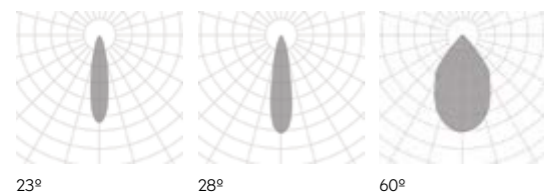

PHOTOMETRY

MINI LENSES

PHOTOMETRY

MINI LED MODULES

PROFILE