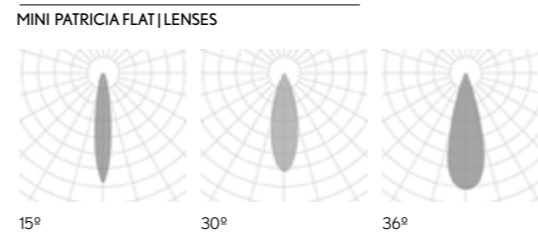

Reference order | DR48.XX

POWER FEEDER	REF.	FINISH	SKETCH
	ACC210006.CA	.BK-BK .WH-WH	

Reference order | ACC210006.CA.XX

MINI PATRICIA ZOOM	REF.	DIMENSION	FINISH	OPTIC OPTIONS	POWER	CRI	K	LUMEN	WATT	VdC	DIMM	SKETCH
	450003	.01		.15-40	.ST	.9	.27	576	6	48	-	
							.30	607				
							.40	695				

Reference order | 450003.01.XX.XX.ST9.XX.XX

MINI PATRICIA	REF.	DIMENSION	FINISH	OPTIC OPTIONS	POWER	CRI	K	LUMEN	WATT	VdC	DIMM	SKETCH
	450001	.01		.15 .38 .60	.ST	.9	.27	576	3	48	-	
							.30	607				
							.40	695				
	450001	.02		.15 .38 .60	.ST	.9	.27	1173	8	48	-	
							.30	1181				
							.40	1207				

Reference order | 450001.XX.XX.XX.ST9.XX.XX

MINI PATRICIA LOL	REF.	DIMENSION	FINISH	OPTIC OPTIONS	POWER	CRI	K	LUMEN	WATT	VdC	DIMM	SKETCH
	450002	.01		.36	.ST	.9	.27	576	6	48	-	
							.30	607				
							.40	695				

Reference order | 450002.01.XX.XX.ST9.XX.XX

MINI PATRICIA FLAT	REF.	DIMENSION	FINISH	OPTIC OPTIONS	POWER	CRI	K	LUMEN	WATT	VdC	DIMM	SKETCH
	450007	.01		.15 .30 .36	.ST	.9	.27	558	5	48	-	
							.30	560				
							.40	604				

Reference order | 450007.01.XX.XX.ST9.XX.XX

MINI PATRICIA ROUND LENSES	REF.	DIMENSION	FINISH	OPTIC OPTIONS	POWER	CRI	K	LUMEN	WATT	VdC	DIMM	SKETCH
	450008	.01		.30 .36 .60	.ST	.9	.27	558	9	48	-	
							.30	560				
							.40	604				

Reference order | 450008.01.XX.XX.ST9.XX.XX

Total length = Profile length + 2x2mm (Cover kit).
(Total length + 2mm) x 30mm.
55mm.

• Select finishes

- ALUMINIUM PC
- 0°
- 0°
- CRI ≥90
- IK05
- IP20
- IP23
- LIFE 50000H
- DIM OPTIONAL
- 48V. REMOTE
- RECOOL
- RECOOL
- RECOOL
- 220-240 V 50-60 Hz
- CE

ALARIK MINI

REF 210006.TR

PHOTOMETRY

PROFILE

12,5mm Standard Ceiling