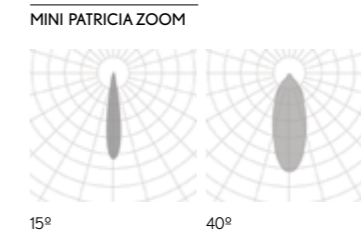

PHOTOMETRY

PENDANT | SURFACE

SR

PN

PENDANT | SURFACE