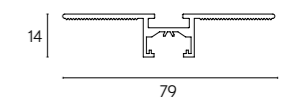

OPAL

PROFILE

12,5mm Standard Ceiling

TRIMLESS