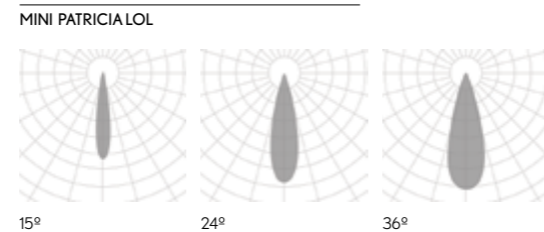

Reference order | DR48.XX

POWER FEEDER	REF.	FINISH	SKETCH
	ACC210006.CA	.BK-BK .WH-WH	

Reference order | ACC210006.CA.XX

MINI PATRICIA ZOOM	REF.	DIMENSION	FINISH	OPTIC OPTIONS	POWER	CRI	K	LUMEN	WATT	VdC	DIMM	SKETCH
	450003	.01		.15-40	.ST	.9	.27	576	6	48	-	
							.30	607				
							.40	695				

Reference order | 450003.01.XX.XX.ST9.XX.XX

MINI PATRICIA	REF.	DIMENSION	FINISH	OPTIC OPTIONS	POWER	CRI	K	LUMEN	WATT	VdC	DIMM	SKETCH
	450001	.01		.15 .38 .60	.ST	.9	.27	576	3	48	-	
							.30	607				
							.40	695				
	450001	.02		.15 .38 .60	.ST	.9	.27	1173	8	48	-	
							.30	1181				
							.40	1207				

Reference order | 450001.XX.XX.XX.ST9.XX.XX

MINI PATRICIA LOL	REF.	DIMENSION	FINISH	OPTIC OPTIONS	POWER	CRI	K	LUMEN	WATT	VdC	DIMM	SKETCH
	450002	.01		.36	.ST	.9	.27	576	6	48	-	
							.30	607				
							.40	695				

Reference order | 450002.01.XX.XX.ST9.XX.XX

MINI PATRICIA FLAT	REF.	DIMENSION	FINISH	OPTIC OPTIONS	POWER	CRI	K	LUMEN	WATT	VdC	DIMM	SKETCH
	450007	.01		.15 .30 .36	.ST	.9	.27	558	5	48	-	
							.30	560				
							.40	604				

Reference order | 450007.01.XX.XX.ST9.XX.XX

MINI PATRICIA ROUND LENSES	REF.	DIMENSION	FINISH	OPTIC OPTIONS	POWER	CRI	K	LUMEN	WATT	VdC	DIMM	SKETCH
	450008	.01		.30 .36 .60	.ST	.9	.27	558	9	48	-	
							.30	560				
							.40	604				

Reference order | 450008.01.XX.XX.ST9.XX.XX

Total length = Profile length + 2x2mm (Cover kit).
(Total length + 2mm) x 30mm.
55mm.

• Select finishes

- ALUMINIUM PC
- 0°
- 0°
- CRI ≥90
- IK05
- IP20
- IP23
- LIFE 50000H
- DIM OPTIONAL
- 48V. REMOTE
- RECOOL
- RECOOL
- RECOOL
- 220-240 V 50-60 Hz
- CE

ALARIK MINI

REF 210006.TR

PHOTOMETRY

PROFILE

12,5mm Standard Ceiling