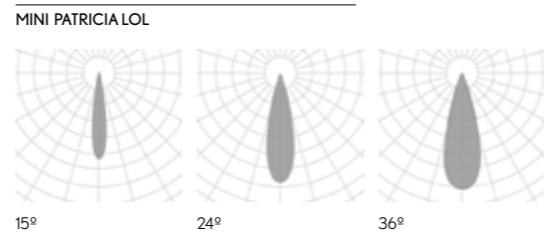

PHOTOMETRY

PENDANT | SURFACE

SR

PN

PENDANT | SURFACE