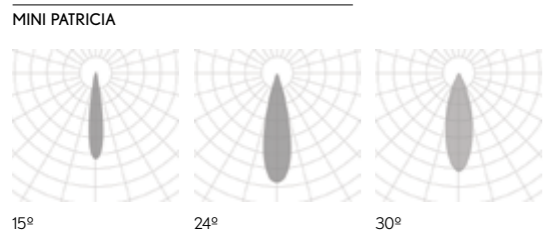

PHOTOMETRY

PENDANT | SURFACE

SR

PN

PENDANT | SURFACE