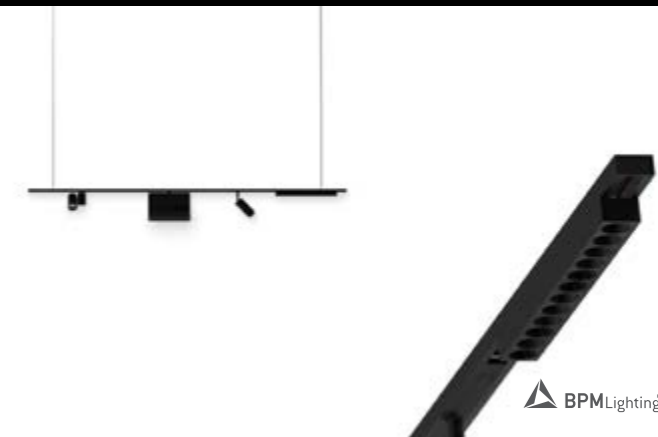

PENDANT | SURFACE

.SR

.PN

PENDANT | SURFACE