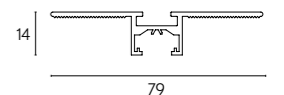

ALARIK MINI

REF 210006.TR

PHOTOMETRY

PROFILE

12,5mm Standard Ceiling

MINI LENSES	REF.	DIMENSION	FINISH	OPTIC OPTIONS	POWER	CRI	K	LUMEN	WATT	VdC	DIMM	SKETCH
	450005	.01	●	.23 .28 .36	.ST	.9	.27	538	9	48	-	
							.30	571				
							.40	656				