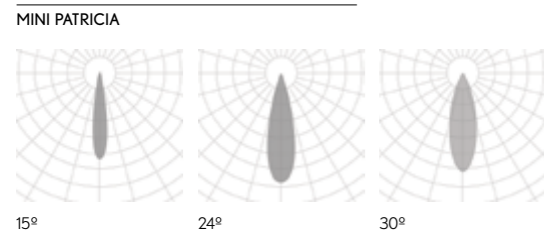

Reference order | DR48.XX

POWER FEEDER	REF.	FINISH	SKETCH
	ACC210006.CA	.BK-BK .WH-WH	

Reference order | ACC210006.CA.XX

MINI PATRICIA ZOOM	REF.	DIMENSION	FINISH	OPTIC OPTIONS	POWER	CRI	K	LUMEN	WATT	VdC	DIMM	SKETCH
	450003	.01		.15-40	.ST	.9	.27	576	6	48	-	
							.30	607				
							.40	695				

Reference order | 450003.01.XX.XX.ST9.XX.XX

MINI PATRICIA	REF.	DIMENSION	FINISH	OPTIC OPTIONS	POWER	CRI	K	LUMEN	WATT	VdC	DIMM	SKETCH
	450001	.01		.15 .38 .60	.ST	.9	.27	576	3	48	-	
							.30	607				
							.40	695				
	450001	.02		.15 .38 .60	.ST	.9	.27	1173	8	48	-	
							.30	1181				
							.40	1207				

Reference order | 450001.XX.XX.XX.ST9.XX.XX

MINI PATRICIA LOL	REF.	DIMENSION	FINISH	OPTIC OPTIONS	POWER	CRI	K	LUMEN	WATT	VdC	DIMM	SKETCH
	450002	.01		.36	.ST	.9	.27	576	6	48	-	
							.30	607				
							.40	695				

Reference order | 450002.01.XX.XX.ST9.XX.XX

MINI PATRICIA FLAT	REF.	DIMENSION	FINISH	OPTIC OPTIONS	POWER	CRI	K	LUMEN	WATT	VdC	DIMM	SKETCH
	450007	.01		.15 .30 .36	.ST	.9	.27	558	5	48	-	
							.30	560				
							.40	604				

Reference order | 450007.01.XX.XX.ST9.XX.XX

MINI PATRICIA ROUND LENSES	REF.	DIMENSION	FINISH	OPTIC OPTIONS	POWER	CRI	K	LUMEN	WATT	VdC	DIMM	SKETCH
	450008	.01		.30 .36 .60	.ST	.9	.27	558	9	48	-	
							.30	560				
							.40	604				

Reference order | 450008.01.XX.XX.ST9.XX.XX

Total length = Profile length + 2x2mm (Cover kit).
(Total length + 2mm) x 30mm.
55mm.

• Select finishes

- ALUMINIUM PC
- 0°
- 0°
- CRI ≥90
- IK05
- IP20
- IP23
- LIFE 50000H
- DIM OPTIONAL
- 48V. REMOTE
- RECOOL
- RECOOL
- RECOOL
- 220-240 V 50-60 Hz
- CE

ALARIK MINI

REF 210006.TR

PHOTOMETRY

PROFILE

12,5mm Standard Ceiling