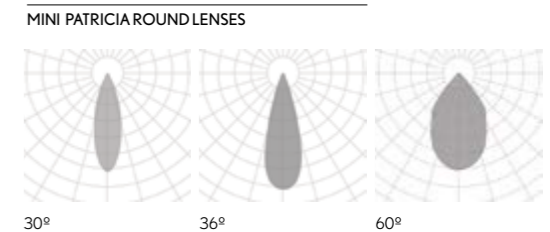

PHOTOMETRY

PENDANT | SURFACE

SR

PN

PENDANT | SURFACE