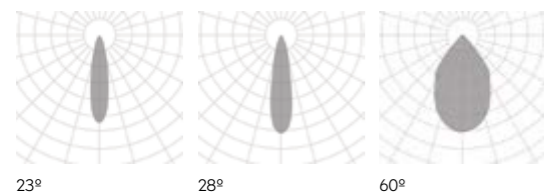

PHOTOMETRY

MINI LENSES

PHOTOMETRY

MINI LED MODULES

OPAL

PROFILE

12,5mm Standard Ceiling

TRIMLESS