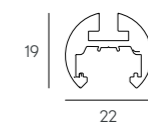

MINI LENSES	REF.	DIMENSION	FINISH	OPTIC OPTIONS	POWER	CRI	K	LUMEN	WATT	VdC	DIMM	SKETCH
	450005	.01	●	.23 .28 .36	.ST	.9	.27	538	9	48	-	
							.30	571				
							.40	656				

Reference order | 450005.01.XX.XX.ST9.XX.XX

MINI MOTION LENSES	REF.	DIMENSION	FINISH	OPTIC OPTIONS	POWER	CRI	K	LUMEN	WATT	VdC	DIMM	SKETCH
	450004	.01	●	.23 .28 .36	.ST	.9	.27	547	9	48	-	
							.30	570				
							.40	634				

Reference order | 450004.01.XX.XX.ST9.XX.XX

MINI LED MODULES	REF.	DIMENSION	FINISH	DIFFUSER	POWER	CRI	K	LUMEN	WATT	VdC	DIMM	SKETCH
	450006	.01	●	.OP	.ST	.9	.27	678	6	48	-	
							.30	688				
							.40	720				
	450006	.02	●	.OP	.ST	.9	.27	1256	12	48	-	
							.30	1274				
							.40	1340				
	450006	.03	●	.OP	.ST	.9	.27	1856	24	48	-	
							.30	1904				
							.40	2024				

Reference order | 450006.XX.XX.XX.ST9.XX.XX

● Select finishes

COMPONENTS

COVERT KIT	REF.	FINISH
	TF22	●

Reference order | TF22.PN.XX

SUSPENSION KIT	REF.
	ACC210004.SC

Reference order | ACC210004.SC

JOINTS & CONNECTORS

LINEAR JOINT	FINISH
	●
ACC210004.UL	.BK .WH

Reference order | ACC210004.UL

BOXES (.PN) Not-included, please select:

CONNECTION BOX FOR ELECTRIC CONVERTER	ELECTRIC CONVERTER BOX		FINISH
			●
CB09.12	CB06.40	CB08.38	

Reference order | XXXX.XX

ALARIK MINI ROUND

REF 210004.PN

PHOTOMETRY

MINI LENSES

PHOTOMETRY

MINI LED MODULES

OPAL

PROFILE

PENDANT .PN