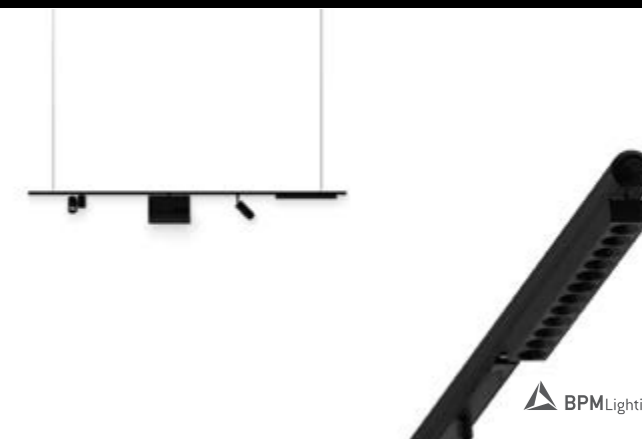

DOWN

LUMINAIRE INCLUDES

ON DEMAND
Custom dimensions

INSTALLATIONS

.PN
PENDANT

·210004 ALARIK MINIROUND|PN
Pag. 170

ALARIK MINIROUND

REF 210004.PN