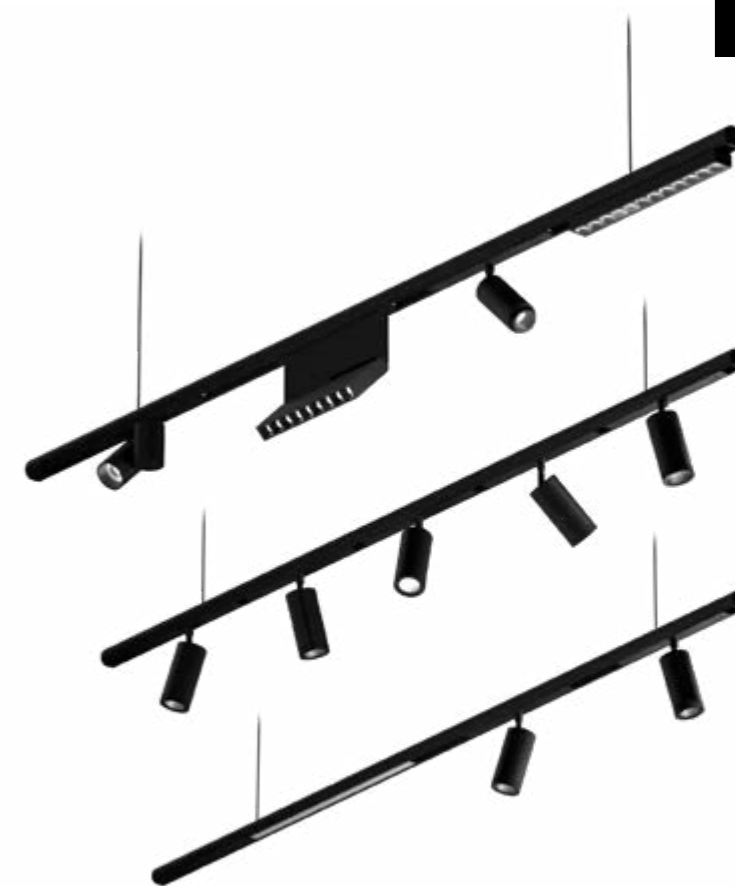

DOWN

LUMINAIRE INCLUDES

ON DEMAND
Custom dimensions

INSTALLATIONS

.PN
PENDANT

·210004 ALARIK MINIROUND|PN
Pag. 170

ALARIK MINIROUND

REF 210004.PN