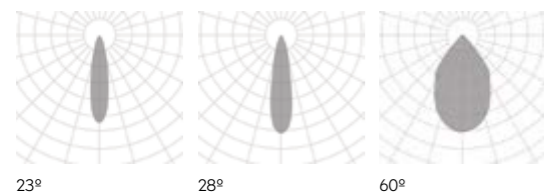

MINI LENSES	REF.	DIMENSION	FINISH	OPTIC OPTIONS	POWER	CRI	K	LUMEN	WATT	VdC	DIMM	SKETCH
	450005	.01	●	.23 .28 .36	.ST	.9	.27	538	9	48	-	
							.30	571				
							.40	656				

Reference order | 450005.01.XX.XX.ST9.XX.XX

MINI MOTION LENSES	REF.	DIMENSION	FINISH	OPTIC OPTIONS	POWER	CRI	K	LUMEN	WATT	VdC	DIMM	SKETCH
	450004	.01	●	.23 .28 .36	.ST	.9	.27	547	9	48	-	
							.30	570				
							.40	634				

Reference order | 450004.01.XX.XX.ST9.XX.XX

MINI LED MODULES	REF.	DIMENSION	FINISH	DIFFUSER	POWER	CRI	K	LUMEN	WATT	VdC	DIMM	SKETCH
	450006	.01	●	.OP	.ST	.9	.27	678	6	48	-	
							.30	688				
							.40	720				
	450006	.02	●	.OP	.ST	.9	.27	1256	12	48	-	
							.30	1274				
							.40	1340				
	450006	.03	●	.OP	.ST	.9	.27	1856	24	48	-	
							.30	1904				
							.40	2024				

Reference order | 450006.XX.XX.XX.ST9.XX.XX

● Select finishes

COMPONENTS

COVERT KIT	REF.	FINISH
	TF22	●

Reference order | TF22.PN.XX

SUSPENSION KIT	REF.
	ACC210004.SC

Reference order | ACC210004.SC

JOINTS & CONNECTORS

LINEAR JOINT	FINISH
	●
ACC210004.UL	.BK .WH

Reference order | ACC210004.UL

BOXES (.PN) Not-included, please select:

CONNECTION BOX FOR ELECTRIC CONVERTER	ELECTRIC CONVERTER BOX		FINISH
			●
CB09.12	CB06.40	CB08.38	

Reference order | XXXX.XX

ALARIK MINI ROUND

REF 210004.PN

PHOTOMETRY

MINI LENSES

PHOTOMETRY

MINI LED MODULES

OPAL

PROFILE

PENDANT .PN