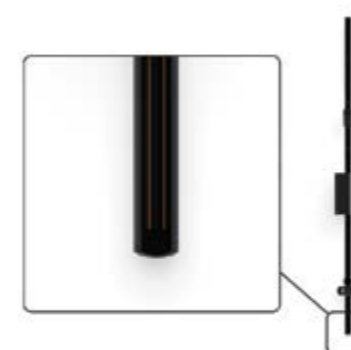

DOWN

LUMINAIRE INCLUDES

ON DEMAND
Custom dimensions

INSTALLATIONS

.PN
PENDANT

·210004 ALARIK MINIROUND|PN
Pag. 170

ALARIK MINIROUND

REF 210004.PN