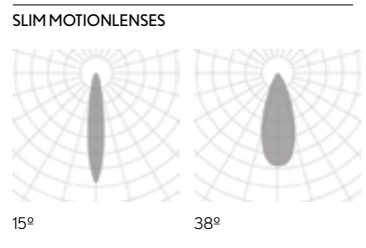

PHOTOMETRY