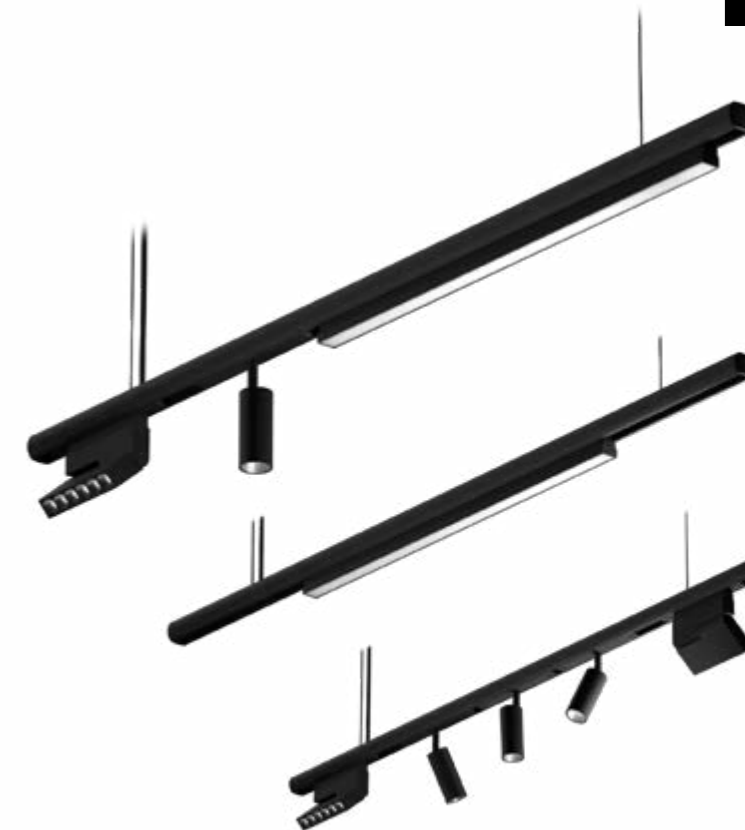

▲ LIGHT DISTRIBUTION

DOWN

LUMINAIRE INCLUDES

.SR

Surface mounting kit

ON DEMAND
Custom dimensions

INSTALLATIONS

.PN
PENDANT