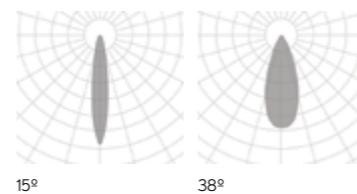

Reference order | 11550.01.XX.XX.ST9.XX.XX

SLIM LENSES	REF.	DIMENSION	FINISH	OPTIC OPTIONS	POWER	CRI	K	LUMEN	WATT	V _a C	DIMM	SKETCH
	11548	.06	.BK-BK	.15 .38	.ST	.9	.27	660	8	48	.DA .D1	
							.30	750				
							.40	827				
	11548	.12	.BK-BK	.15 .38	.ST	.9	.27	1320	15	48	.DA .D1	
							.30	1511				
							.40	1654				

Reference order | 11548.XX.XX.XX.ST9.XX.XX

ALARIK SLIM ROUND

REF 210019.PN | 210019.SR

PHOTOMETRY

SLIM PATRICIA

PHOTOMETRY

SLIM LED BALL | SLIM WALL WASHER

PHOTOMETRY

SLIM TUBE | SLIM LENSES

PROFILE

SR
PN
PENDANT | SURFACE

SLIM MOTION LENSES	REF.	DIMENSION	FINISH	OPTIC OPTIONS	POWER	CRI	K	LUMEN	WATT	V _a C	DIMM	SKETCH
	11547	.01	.BK-BK	.15 .38	.ST	.9	.27	660	8	48	.DA .D1	
							.30	750				
							.40	827				