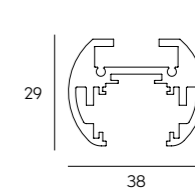

Reference order | 11552.01.XX.XX.ST9.XX.XX

SLIM WALL WASHER	REF.	DIMENSION	FINISH	OPTIC OPTIONS	POWER	CRI	K	LUMEN	WATT	V _a C	DIMM	SKETCH
	11550	.01	.BK-BK	-	.ST	.9	.27	882	15	48	.DA .D1	
							.30	1013				
							.40	1107				

Reference order | 11550.01.XX.XX.ST9.XX.XX

SLIM LENSES	REF.	DIMENSION	FINISH	OPTIC OPTIONS	POWER	CRI	K	LUMEN	WATT	V _a C	DIMM	SKETCH
	11548	.06	.BK-BK	.15 .38	.ST	.9	.27	660	8	48	.DA .D1	
							.30	750				
							.40	827				
	11548	.12	.BK-BK	.15 .38	.ST	.9	.27	1320	15	48	.DA .D1	
							.30	1511				
							.40	1654				

Reference order | 11548.XX.XX.XX.ST9.XX.XX

ALARIK SLIM ROUND

REF 210019.PN | 210019.SR

PHOTOMETRY

SLIM PATRICIA

PHOTOMETRY

SLIM LED BALL | SLIM WALL WASHER

PHOTOMETRY

SLIM TUBE | SLIM LENSES

PROFILE

SR
PN
PENDANT | SURFACE

SLIM MOTION LENSES	REF.	DIMENSION	FINISH	OPTIC OPTIONS	POWER	CRI	K	LUMEN	WATT	V _a C	DIMM	SKETCH
	11547	.01	.BK-BK	.15 .38	.ST	.9	.27	660	8	48	.DA .D1	
							.30	750				
							.40	827				