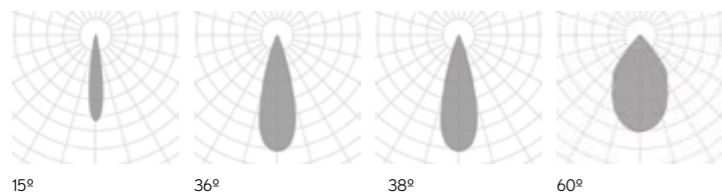

Reference order | 11550.01.XX.XX.ST9.XX.XX

SLIM LENSES	REF.	DIMENSION	FINISH	OPTIC OPTIONS	POWER	CRI	K	LUMEN	WATT	V _a C	DIMM	SKETCH
	11548	.06	.BK-BK	.15 .38	.ST	.9	.27	660	8	48	.DA .D1	
							.30	750				
							.40	827				
	11548	.12	.BK-BK	.15 .38	.ST	.9	.27	1320	15	48	.DA .D1	
							.30	1511				
							.40	1654				

Reference order | 11548.XX.XX.XX.ST9.XX.XX

ALARIK SLIM ROUND

REF 210019.PN | 210019.SR

PHOTOMETRY

SLIM PATRICIA

PHOTOMETRY

SLIM LED BALL | SLIM WALL WASHER

PHOTOMETRY

SLIM TUBE | SLIM LENSES

PROFILE

SR
PN
PENDANT | SURFACE

SLIM MOTION LENSES	REF.	DIMENSION	FINISH	OPTIC OPTIONS	POWER	CRI	K	LUMEN	WATT	V _a C	DIMM	SKETCH
	11547	.01	.BK-BK	.15 .38	.ST	.9	.27	660	8	48	.DA .D1	
							.30	750				
							.40	827				