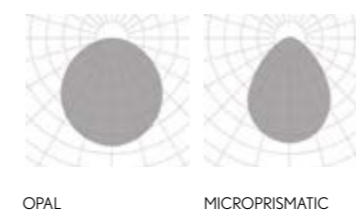

PHOTOMETRY

OPAL

MICROPRISMATIC