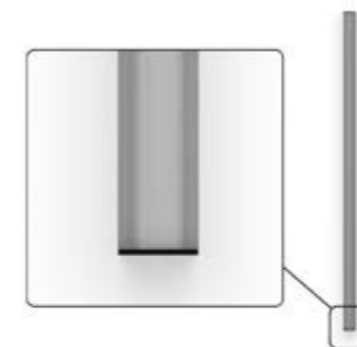

ALBA

REF 10160.TR

.PN
PENDANT

·10160 ALBA|PN
Pag. 230

.WS
WALL SURFACE

·10160 ALBA|WS
Pag. 786

.TK
TRACK

·10160 ALBA|TK
Pag. 760

.SR
SURFACE

·10160 ALBA|SR
Pag. 230

.RF
RECESSED FRAME

·10160 ALBA|RF
Pag. 444

.TR
TRIMLESS

·10160 ALBA|TR
Pag. 644