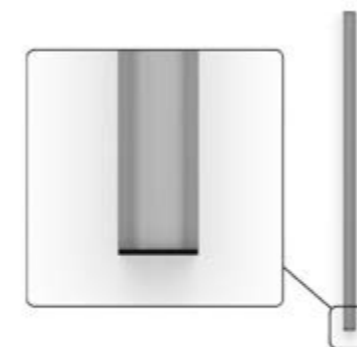

ALBA

REF 10160.WS