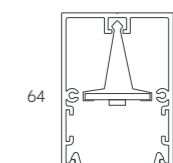

PROFILE

64 43

*1 Tunable White (TW) values correspond to 2700K and 6500K - TW is only available for DALI DT8 dimmable (DA), CRI 80 (8) 700mA. Los valores del blanco dinámico (TW) corresponden a 2700K y 6500K. -TW solo está disponible con protocolo DALI DT8 (DA), CRI 80 (8) 700mA.

*2 Uplight (UP) is only available for ON-OFF and DALI dimmable (DA) options, both in 24VdC. La luz indirecta está solo disponible para versiones on-off y regulación DALI (DA), ambas en 24VdC.

*3 Down light (direct light) works at 500mA. La luz directa trabaja a 500mA.

Some product variations require an IP Box, seek advice from our technical team. Algunas variaciones del producto requieren de una IP Box, consulte con nuestro equipo técnico