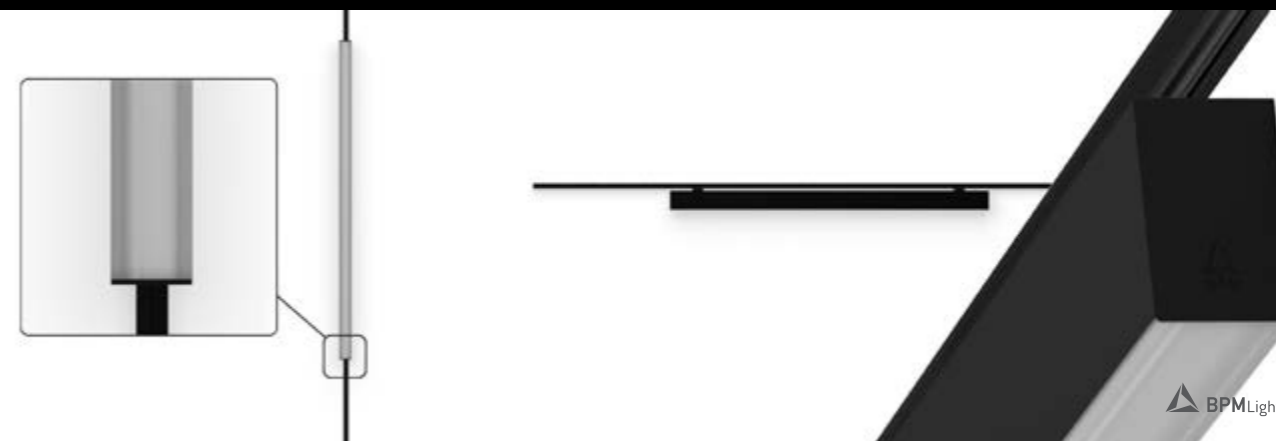

INSTALLATIONS

.PN
PENDANT

·10160 ALBA | PN
Pag. 230

.WS
WALL SURFACE

·10160 ALBA | WS
Pag. 786

.TK
TRACK

·10160 ALBA | TK
Pag. 760

.SR
SURFACE

·10160 ALBA | SR
Pag. 230

.RF
RECESSED FRAME

·10160 ALBA | RF
Pag. 444

.TR
TRIMLESS

·10160 ALBA | TR
Pag. 644

ALBA

REF 10160.TK