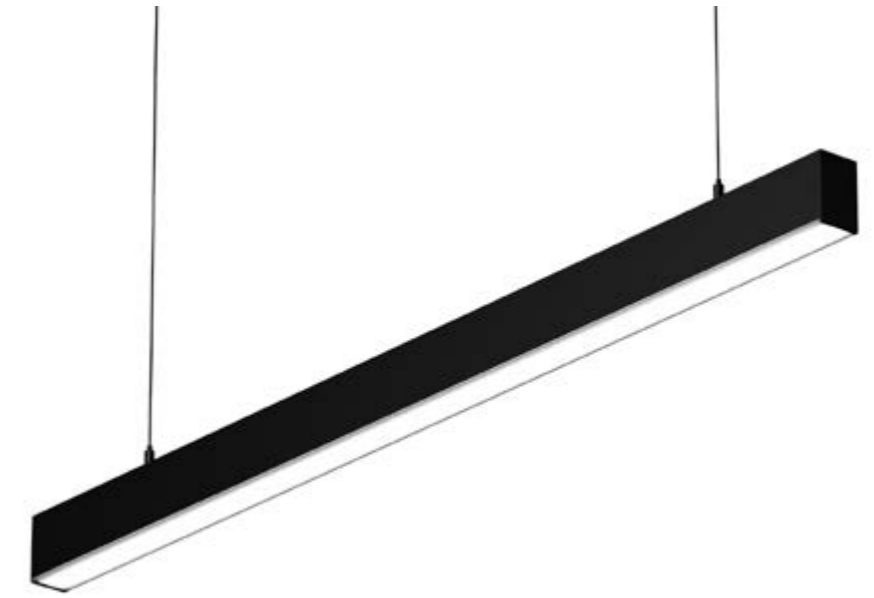

ON DEMAND

Emergency Lighting*
Motion Detection
Custom dimensions
Special Color Temperature
RGB
Thematic LED
Wireless Control Options (Casambi)
CRI 80

* Delivered separately
(not installed in luminaire).

INSTALLATIONS

ALBA

REF 10160.PN | 10160.SR

.PN
PENDANT

·10160 ALBA | PN
Pag. 230

.WS
WALL SURFACE

·10160 ALBA | WS
Pag. 786

.TK
TRACK

·10160 ALBA | TK
Pag. 760

.SR
SURFACE

·10160 ALBA | SR
Pag. 230

.RF
RECESSED FRAME

·10160 ALBA | RF
Pag. 444

.TR
TRIMLESS

·10160 ALBA | TR
Pag. 644