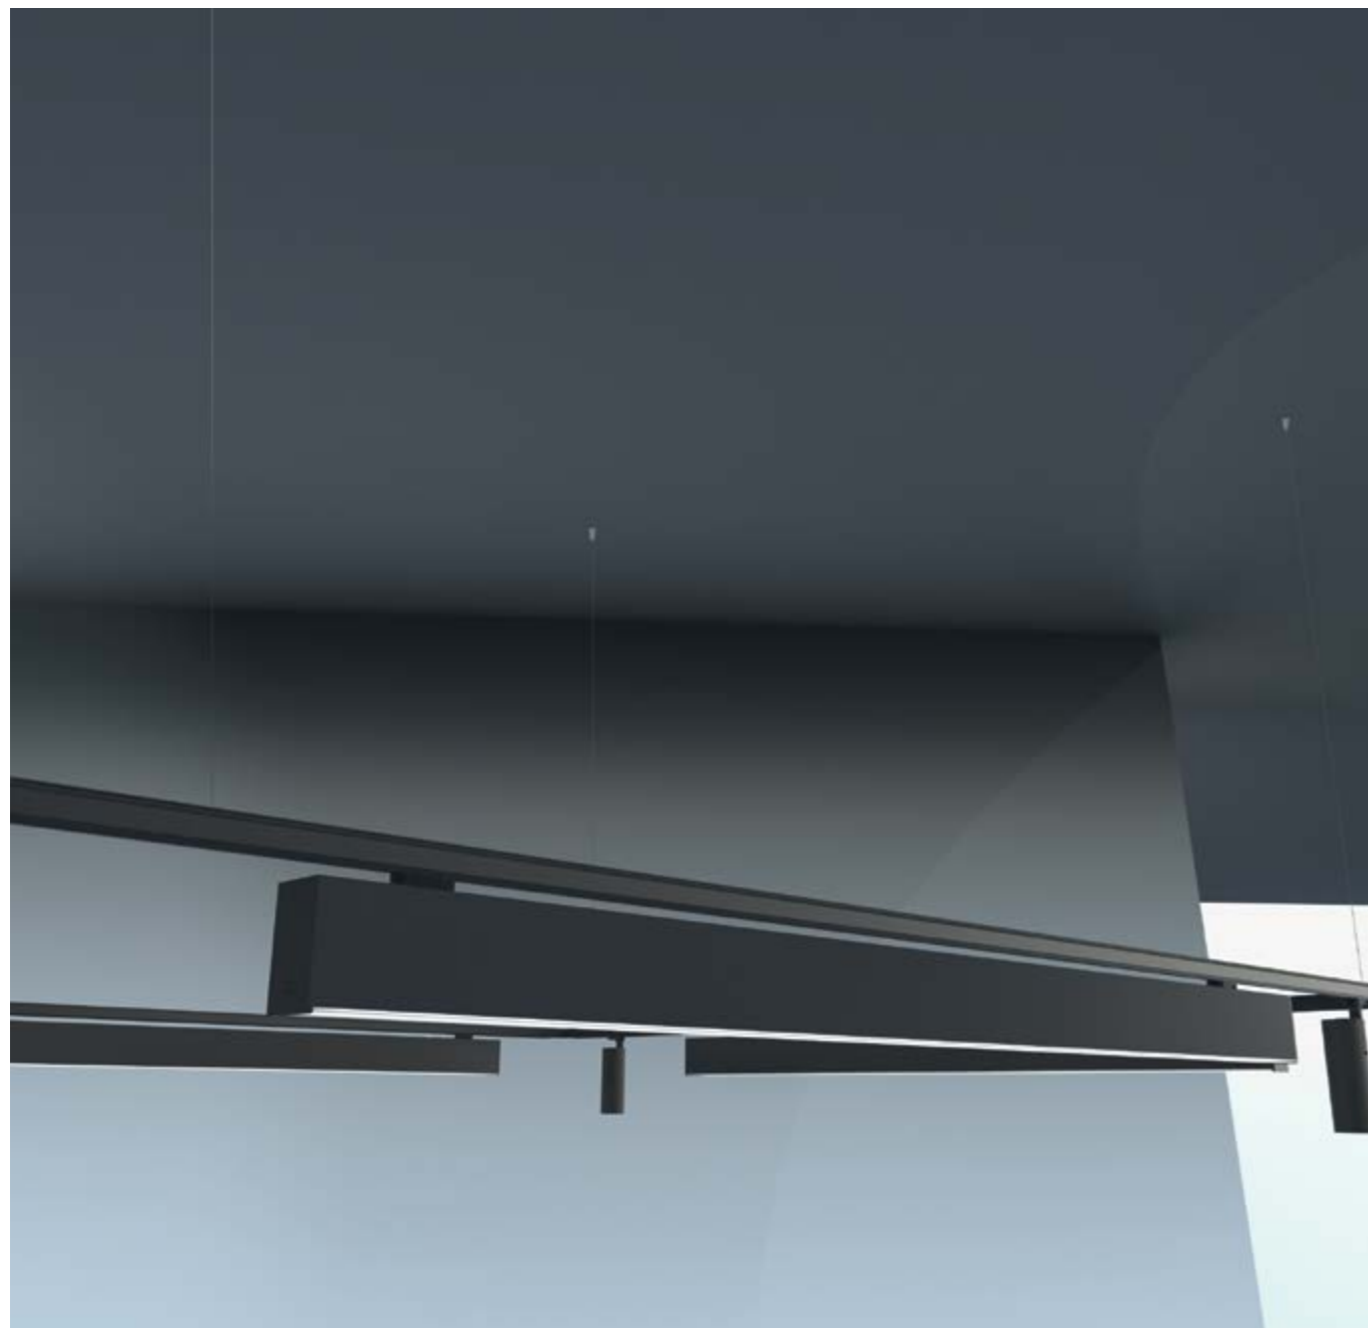

new

FINISHES

● COLORS

DIMENSIONS

◆ PROFILE LENGTHS mm.

843 | 1124 | 1405 | 1686 | 1967 | 2248

LIGHTING OPTIONS

■ DIFFUSERS