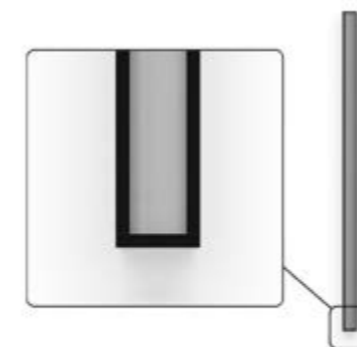

ALBA

REF 10160.RF

.PN
PENDANT

·10160 ALBA | PN
Pag. 230

.WS
WALL SURFACE

·10160 ALBA | WS
Pag. 786

.TK
TRACK

·10160 ALBA | TK
Pag. 760

.SR
SURFACE

·10160 ALBA | SR
Pag. 230

.RF
RECESSED FRAME

·10160 ALBA | RF
Pag. 444

.TR
TRIMLESS

·10160 ALBA | TR
Pag. 644