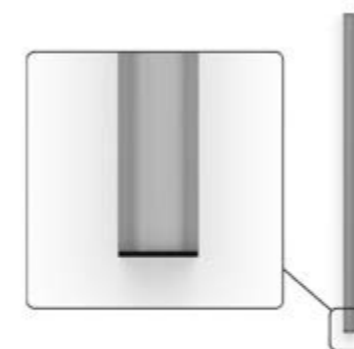

ALBA

REF 10160.PN | 10160.SR

.PN
PENDANT

·10160 ALBA | PN
Pag. 230

.WS
WALL SURFACE

·10160 ALBA | WS
Pag. 786

.TK
TRACK

·10160 ALBA | TK
Pag. 760

.SR
SURFACE

·10160 ALBA | SR
Pag. 230

.RF
RECESSED FRAME

·10160 ALBA | RF
Pag. 444

.TR
TRIMLESS

·10160 ALBA | TR
Pag. 644