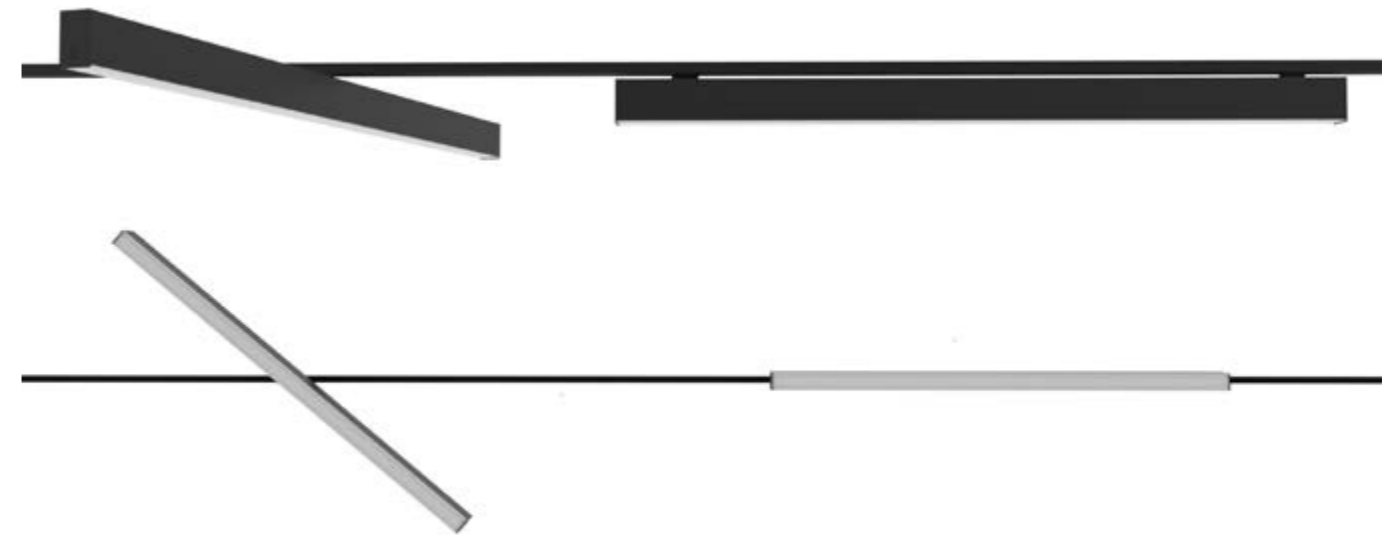

COMPONENTS

COVER KIT	REF.	FINISH
	TF02	●

Reference order | TF02.TK.XX

REDUGER	REF.	POWER
	ACC.RG	.ST .HI

Reference order | ACC.RG.XX