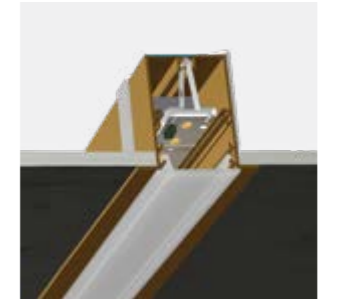

FINISHES

● COLORS

DIMENSIONS

◆ PROFILE LENGTHS mm.

843 | 1124 | 1405 | 1686 | 1967 | 2248

LIGHTING OPTIONS

■ DIFFUSERS

OPAL | MICROPRISMATIC

POWER

STANDARD | HIGH

CRI

90

COLOR TEMPERATURE

2700K | 3000K | 4000K | TW

▼ DIMMABLE OPTIONS

DALI | 1.10 | PUSH

▲ LIGHT DISTRIBUTION

DOWN

LUMINAIRE INCLUDES

Recessed with frame mounting kit

ON DEMAND

Emergency Lighting*
Motion Detection
Well-Certified LED Boards
Taylor your own design
Special Color Temperature
RGB
Thematic LED
Wireless Control Options (Casambi)
CRI 80

* Delivered separately
(not installed in luminaire).

INSTALLATIONS

ALBA

REF 10160.RF

.PN
PENDANT

·10160 ALBA | PN
Pag. 230

.WS
WALL SURFACE

·10160 ALBA | WS
Pag. 786

.TK
TRACK

·10160 ALBA | TK
Pag. 760

.SR
SURFACE

·10160 ALBA | SR
Pag. 230

.RF
RECESSED FRAME

·10160 ALBA | RF
Pag. 444

.TR
TRIMLESS

·10160 ALBA | TR
Pag. 644

RECESSED FRAME