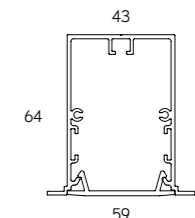

PROFILE

*1 Tunable White (TW) values correspond to 2700K and 6500K - TW is only available for DALI DT8 dimmable (.DA), CRI 80 (8) 700mA. Los valores del blanco dinámico (TW) corresponden a 2700K y 6500K. -TW solo está disponible con protocolo DALI DT8 (.DA), CRI 80 (8) 700mA.
*2 Down light (direct light) works at 500mA. La luz directa trabaja a 500mA.

RECESSED FRAME

.RF