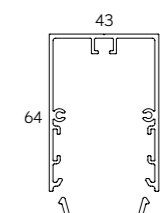

PROFILE

*1 Tunable White (TW) values correspond to 2700K and 6500K - TW is only available for DALI DT8 dimmable (.DA), CRI 80 (8) 700mA. Los valores del blanco dinámico (TW) corresponden a 2700K y 6500K. -TW solo está disponible con protocolo DALI DT8 (.DA), CRI 80 (8) 700mA.
*2 Down light (direct light) works at 500mA. La luz directa trabaja a 500mA.