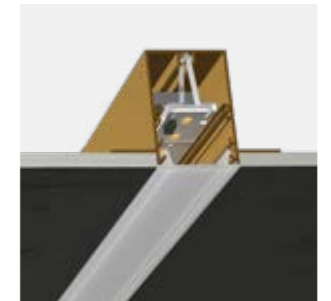

FINISHES

● COLORS

DIMENSIONS

◆ PROFILE LENGTHS mm.

843 | 1124 | 1405 | 1686 | 1967 | 2248

LIGHTING OPTIONS

■ DIFFUSERS

OPAL | MICROPRISMATIC

POWER

STANDARD | HIGH

CRI

90

COLOR TEMPERATURE

2700K | 3000K | 4000K | TW

▼ DIMMABLE OPTIONS

DALI | 1.10 | PUSH

▲ LIGHT DISTRIBUTION

DOWN

LUMINAIRE INCLUDES

Trimless mounting kit

ON DEMAND

Emergency Lighting*
Motion Detection
Custom dimensions
Special Color Temperature
RGB
Thematic LED
Wireless Control Options (Casambi)
CRI 80

* Delivered separately
(not installed in luminaire).

INSTALLATIONS

ALBA

REF 10160.TR

.PN
PENDANT

·10160 ALBA|PN
Pag. 230

.WS
WALL SURFACE

·10160 ALBA|WS
Pag. 786

.TK
TRACK

·10160 ALBA|TK
Pag. 760

.SR
SURFACE

·10160 ALBA|SR
Pag. 230

.RF
RECESSED FRAME

·10160 ALBA|RF
Pag. 444

.TR
TRIMLESS

·10160 ALBA|TR
Pag. 644