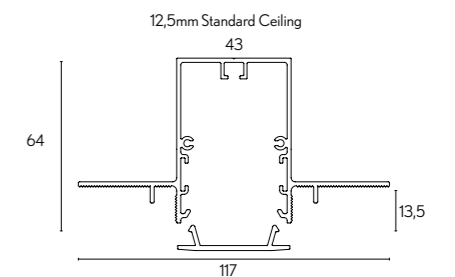

PROFILE

*1 Tunable White (TW) values correspond to 2700K and 6500K - TW is only available for DALI DT8 dimmable (.DA), CRI 80 (.8) 700mA. Los valores del blanco dinámico (TW) corresponden a 2700K y 6500K. -TW solo está disponible con protocolo DALI DT8 (.DA), CRI 80 (.8) 700mA.
*2 Down light (direct light) works at 500mA. La luz directa trabaja a 500mA.