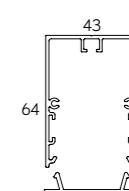

PROFILE

*1 Tunable White (TW) values correspond to 2700K and 6500K - TW is only available for DALI DT8 dimmable (.DA), CRI 80 (.8) 700mA. Los valores del blanco dinámico (TW) corresponden a 2700K y 6500K. -TW solo está disponible con protocolo DALI DT8 (.DA), CRI 80 (.8) 700mA.
*2 Down light (direct light) works at 500mA. La luz directa trabaja a 500mA.