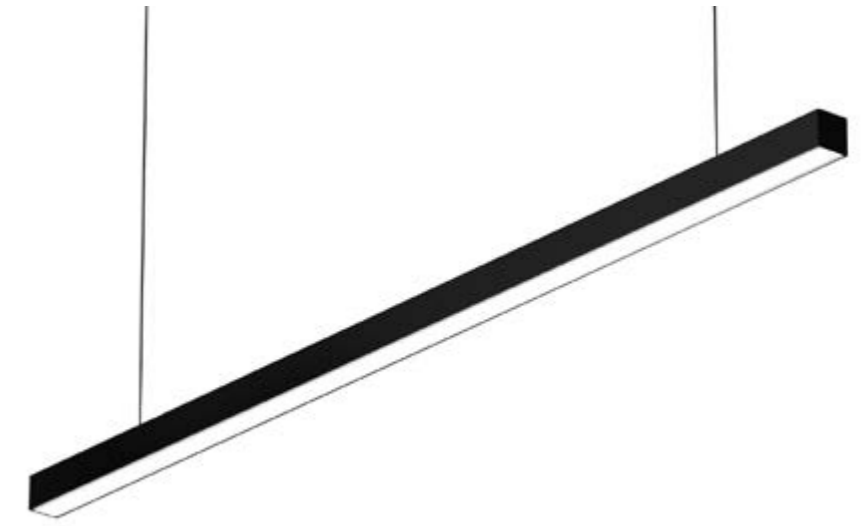

FINISHES

● COLORS

DIMENSIONS

◆ PROFILE LENGTHS mm.

843 | 1124 | 1405 | 1686 | 1967 | 2248

LIGHTING OPTIONS

■ DIFFUSERS

OPAL | MICROPRISMATIC

POWER

STANDARD | HIGH

CRI

90

COLOR TEMPERATURE

2700K | 3000K | 4000K | TW

▼ DIMMABLE OPTIONS

DALI | 1.10 | PUSH

▲ LIGHT DISTRIBUTION

DOWN | UP-DOWN

LUMINAIRE INCLUDES

.PN

2 x Suspension cables 3m (each 2m)
NON-DIM DOWN or DIM DOWN: 1 x Feed Hose 3 x 0,75mm²
NON-DIM DOWN-UP or DIM DOWN-UP: 1 x Feed Hose 5 x 0,75mm²
Diffuser

.SR

Surface mounting kit

ON DEMAND

Emergency Lighting*
Motion Detection
Custom dimensions
Special Color Temperature
RGB
Thematic LED
Wireless Control Options (Casambi)
CRI 80

* Delivered separately
(not installed in luminaire).

INSTALLATIONS

.PN
PENDANT

10211 ALBA MINI | PN
Pag. 226

.SR
SURFACE

10211 ALBA MINI | SR
Pag. 226

.RF
RECESSED FRAME

10211 ALBA MINI | RF
Pag. 440

.TR
TRIMLESS

10211 ALBA MINI | TR
Pag. 640

ALBA MINI

REF 10211.PN | 10211.SR