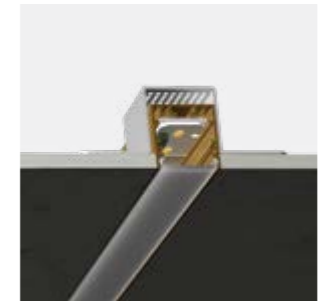

ON DEMAND

Emergency Lighting*
Motion Detection
Custom dimensions
Special Color Temperature
RGB
Thematic LED
Wireless Control Options (Casambi)
CRI 80

* Delivered separately
(not installed in luminaire).

INSTALLATIONS

.PN
PENDANT

·10211 ALBA MINI|PN
Pag. 226

.SR
SURFACE

·10211 ALBA MINI|SR
Pag. 226

.RF
RECESSED FRAME

·10211 ALBA MINI|RF
Pag. 440

.TR
TRIMLESS

·10211 ALBA MINI|TR
Pag. 640