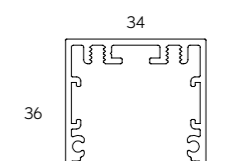

PROFILE

46

*1 Tunable White (TW) values correspond to 2700K and 6500K - TW is only available for DALI DT8 dimmable (.DA), CRI 80 (8) 700mA. Los valores del blanco dinámico (TW) corresponden a 2700K y 6500K. -TW solo está disponible con protocolo DALI DT8 (.DA), CRI 80 (8) 700mA.
*2 Down light (direct light) works at 500mA. La luz directa trabaja a 500mA.

RECESSED FRAME