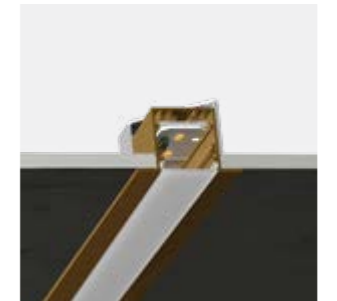

ON DEMAND

Emergency Lighting*
Motion Detection
Well-Certified LED Boards
Taylor your own design
Special Color Temperature
RGB
Thematic LED
Wireless Control Options (Casambi)
CRI 80

* Delivered separately
(not installed in luminaire).

INSTALLATIONS

.PN
PENDANT

-10211 ALBA MINI | PN
Pag. 226

.SR
SURFACE

-10211 ALBA MINI | SR
Pag. 226

.RF
RECESSED FRAME

-10211 ALBA MINI | RF
Pag. 440

.TR
TRIMLESS

-10211 ALBA MINI | TR
Pag. 640