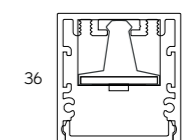

PROFILE

36 34

*1 Tunable White (TW) values correspond to 2700K and 6500K - TW is only available for DALI DT8 dimmable (DA), CRI 80 (8) 700mA. Los valores del blanco dinámico (TW) corresponden a 2700K y 6500K. -TW solo está disponible con protocolo DALI DT8 (DA), CRI 80 (8) 700mA.

*2 Uplight (UP) is only available for ON-OFF and DALI dimmable (DA) options, both require 24VdC and remote driver with connection box CB0912. La luz indirecta está solo disponible para versiones on-off y regulación DALI (DA), ambas requieren 24Vd y driver en remoto con la caja de conexión CB0912.

*3 Down light (direct light) works at 500mA. La luz directa trabaja a 500mA.

Some product variations require an IP Box, seek advice from our technical team. Algunas variaciones del producto requieren de una IP Box, consulte con nuestro equipo técnico

PENDANT | SURFACE