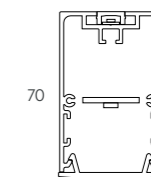

PROFILE

70
43

*1 DALI protocol requires remote driver. *Protocolo DALI requiere driver en remoto.*

*2 Tunable White (TW) values correspond to 2700K and 6500K - TW is only available for DALI DT8 dimmable (DA), CRI 80 (8) 700mA. *Los valores del blanco dinámico (TW) corresponden a 2700K y 6500K. -TW solo está disponible con protocolo DALI DT8 (DA), CRI 80 (8) 700mA.*

*3 Uplight (UP) is only available for ON-OFF and DALI dimmable (DA) options, both in 24VdC. *La luz indirecta está solo disponible para versiones on-off y regulación DALI (DA), ambas en 24VdC.*

*4 Down light (direct light) works at 500mA. *La luz directa trabaja a 500mA.*