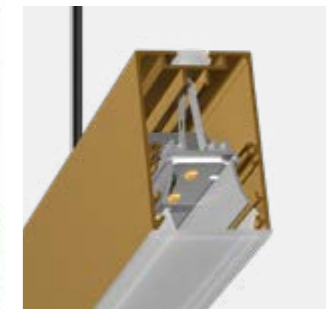

DALI | 1.10 | PUSH

▲ LIGHT DISTRIBUTION

UP-DOWN

LUMINAIRE INCLUDES

2 x Suspension cables 3m (each 2m)
 NON-DIM DOWN: 1x Feed Hose 3 x 0,75mm²
 DIM DOWN or NON-DIM DOWN-UP: 1x Feed Hose 5 x 0,75mm²
 DIM DOWN-UP (only): Cabling 2 circuits, 2 x Feed Hose 5 x 0,75mm²
 Diffuser