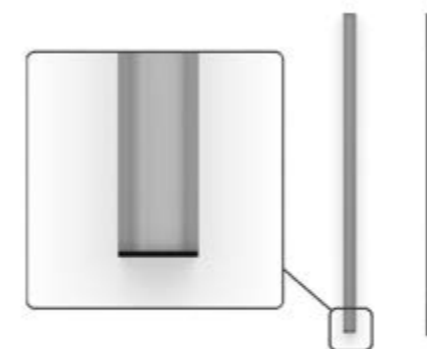

ALBA NOVUS

REF 210011.PN

.PN
PENDANT

210011 ALBA NOVUS | PN
Pag. 234