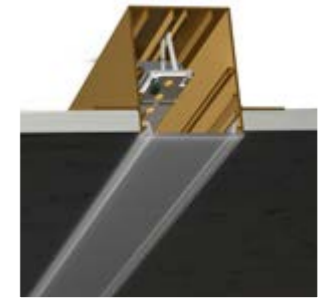

ON DEMAND

Emergency Lighting*
Motion Detection
Custom dimensions
Special Color Temperature
RGB
Thematic LED
Wireless Control Options (Casambi)
CRI 80

* Delivered separately
(not installed in luminaire).

INSTALLATIONS

.PN
PENDANT

·10178 ALBA PLUS|PN
Pag. 246

.TK
TRACK

·10178 ALBA PLUS|TK
Pag. 764

.SR
SURFACE

·10178 ALBA PLUS|SR
Pag. 246

.RF
RECESSED FRAME

·10178 ALBA PLUS|RF
Pag. 452

.TR
TRIMLESS

·10178 ALBA PLUS|TR
Pag. 652