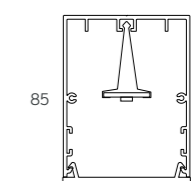

PROFILE

65

*1 Tunable White (TW) values correspond to 2700K and 6500K - TW is only available for DALI DT8 dimmable (DA), CRI 80 (8) 700mA. Los valores del blanco dinámico (TW) corresponden a 2700K y 6500K. -TW solo está disponible con protocolo DALI DT8 (DA), CRI 80 (8) 700mA.

*2 Uplight (UP) is only available for ON-OFF and DALI dimmable (DA) options, both in 24VdC. La luz indirecta está solo disponible para versiones on-off y regulación DALI (DA), ambas en 24VdC.

*3 Down light (direct light) works at 500mA. La luz directa trabaja a 500mA.