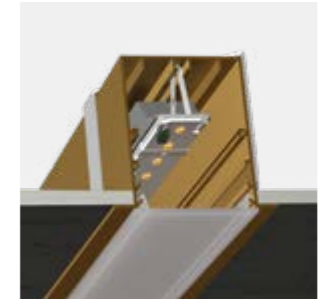

▲ LIGHT DISTRIBUTION

DOWN

LUMINAIRE INCLUDES

Recessed with frame mounting kit

ON DEMAND

Emergency Lighting*
Motion Detection
Well-Certified LED Boards
Taylor your own design
Special Color Temperature
RGB
Thematic LED
Wireless Control Options (Casambi)
CRI 80