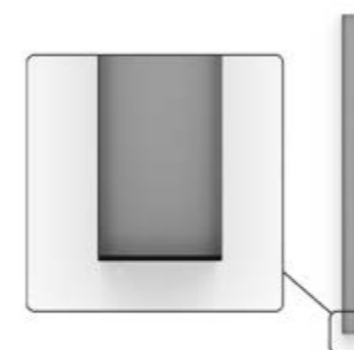

ALBA PLUS

REF 10178.PN | 10178.SR

.PN
PENDANT

·10178 ALBA PLUS|PN
Pag. 246

.TK
TRACK

·10178 ALBA PLUS|TK
Pag. 764

.SR
SURFACE

·10178 ALBA PLUS|SR
Pag. 246

.RF
RECESSED FRAME

·10178 ALBA PLUS|RF
Pag. 452

.TR
TRIMLESS

·10178 ALBA PLUS|TR
Pag. 652