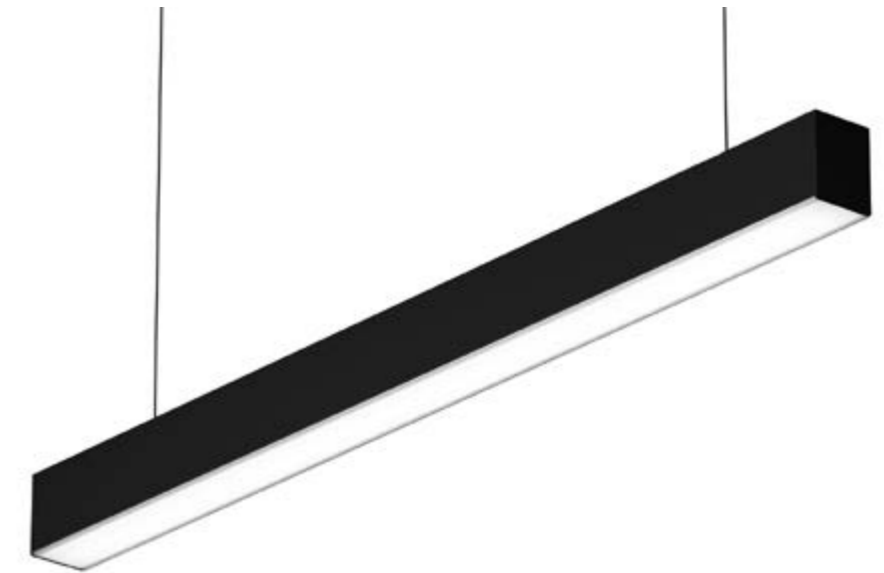

FINISHES

• COLORS

DIMENSIONS

• PROFILE LENGTHS mm.

843 | 1124 | 1405 | 1686 | 1967 | 2248

LIGHTING OPTIONS

■ DIFFUSERS

OPAL | MICROPRISMATIC

POWER

STANDARD | HIGH

CRI

90

COLOR TEMPERATURE

2700K | 3000K | 4000K | TW

▼ DIMMABLE OPTIONS

DALI | 1.10 | PUSH

▲ LIGHT DISTRIBUTION

DOWN | UP-DOWN

LUMINAIRE INCLUDES

.PN

2 x Suspension cables 3m (each 2m)
NON-DIM DOWN: 1 x Feed Hose 3 x 0,75mm²
DIM DOWN or NON-DIM DOWN-UP: 1 x Feed Hose 5 x 0,75mm²
DIM DOWN-UP (only): 1 x Feed Hose 5 x 0,75mm²
Diffuser

.SR

Surface mounting kit

ON DEMAND

Emergency Lighting*
Motion Detection
Custom dimensions
Special Color Temperature
RGB
Thematic LED
Wireless Control Options (Casambi)
CRI 80

* Delivered separately
(not installed in luminaire).

INSTALLATIONS

ALBA PLUS

REF 10178.PN | 10178.SR

.PN
PENDANT

·10178 ALBA PLUS|PN
Pag. 246

.TK
TRACK

·10178 ALBA PLUS|TK
Pag. 764

.SR
SURFACE

·10178 ALBA PLUS|SR
Pag. 246

.RF
RECESSED FRAME

·10178 ALBA PLUS|RF
Pag. 452

.TR
TRIMLESS

·10178 ALBA PLUS|TR
Pag. 652