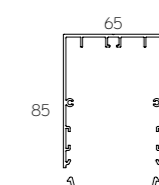

PROFILE

*1 Tunable White (TW) values correspond to 2700K and 6500K - TW is only available for DALI DT8 dimmable (.DA), CRI 80 (8) 700mA. Los valores del blanco dinámico (TW) corresponden a 2700K y 6500K. -TW solo está disponible con protocolo DALI DT8 (.DA), CRI 80 (8) 700mA.
*2 Down light (direct light) works at 500mA. La luz directa trabaja a 500mA.