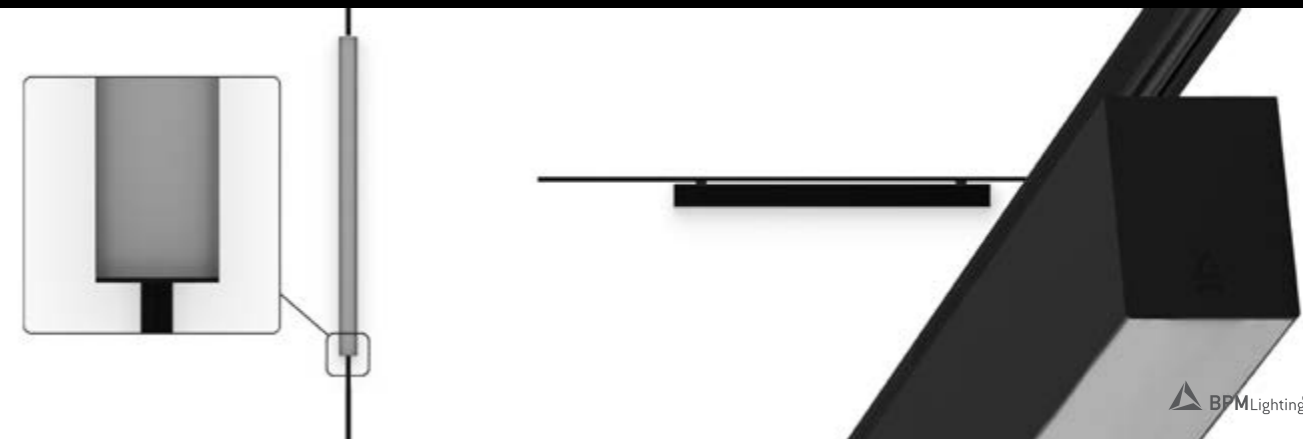

INSTALLATIONS

ALBA PLUS

REF 10178.TK

.PN
PENDANT
10178 ALBA PLUS|PN
Pag. 246

.TK
TRACK
10178 ALBA PLUS|TK
Pag. 764

.SR
SURFACE
10178 ALBA PLUS|SR
Pag. 246

.RF
RECESSED FRAME
10178 ALBA PLUS|RF
Pag. 452

.TR
TRIMLESS
10178 ALBA PLUS|TR
Pag. 652