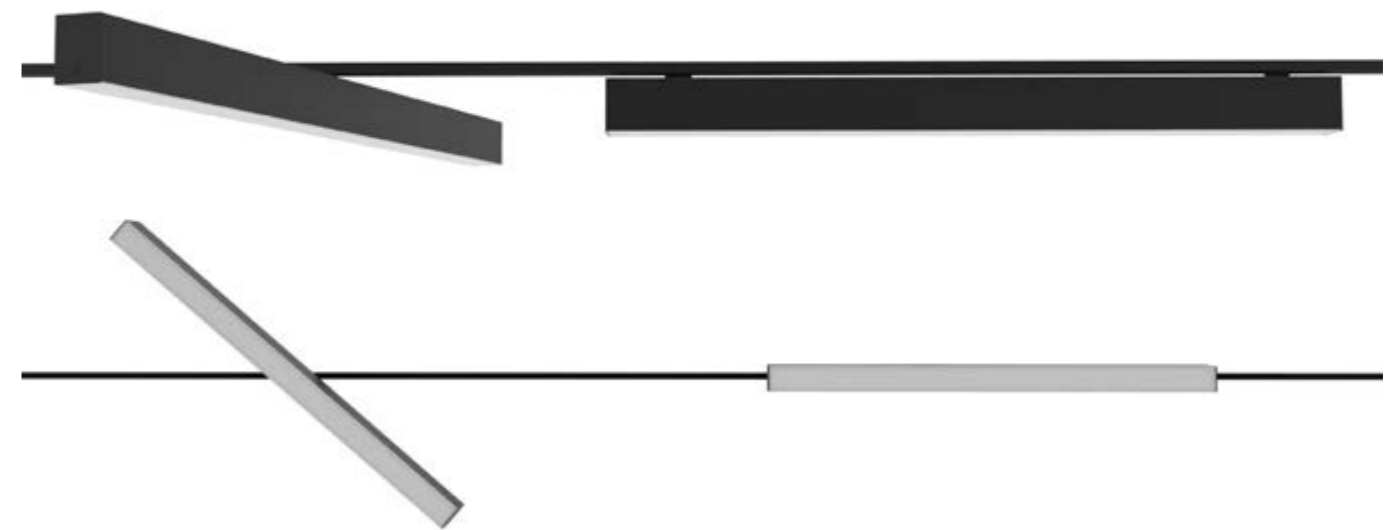

COMPONENTS

COVER KIT	REF.	FINISH
	TF01	●

Reference order | TF01.TK.XX

REDUGER	REF.	POWER
	ACC.RG	.ST .HI

Reference order | ACC.RG.XX