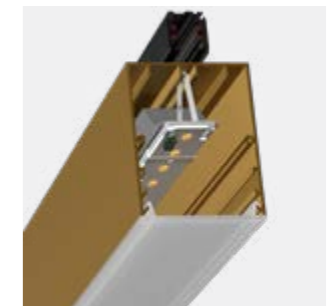

new

FINISHES

● COLORS

DIMENSIONS

◆ PROFILE LENGTHS mm.

843 | 1124 | 1405 | 1686 | 1967 | 2248

LIGHTING OPTIONS

■ DIFFUSERS

OPAL | MICROPRISMATIC

POWER

STANDARD | HIGH

CRI

90

COLOR TEMPERATURE

2700K | 3000K | 4000K | TW

▼ DIMMABLE OPTIONS

DALI | 1.10 |

▲ LIGHT DISTRIBUTION

DOWN

LUMINAIRE INCLUDES

Track adapter
Diffuser
Electric system

ON DEMAND

Emergency Lighting*
Motion Detection
Custom dimensions
Special Color Temperature
RGB
Thematic LED
Wireless Control Options (Casambi)
CRI 80

* Delivered separately
(not installed in luminaire).

TRACKLIGHT
TK

INSTALLATIONS

ALBA PLUS

REF 10178.TK

.PN
PENDANT
10178 ALBA PLUS|PN
Pag. 246

.TK
TRACK
10178 ALBA PLUS|TK
Pag. 764

.SR
SURFACE
10178 ALBA PLUS|SR
Pag. 246

.RF
RECESSED FRAME
10178 ALBA PLUS|RF
Pag. 452

.TR
TRIMLESS
10178 ALBA PLUS|TR
Pag. 652