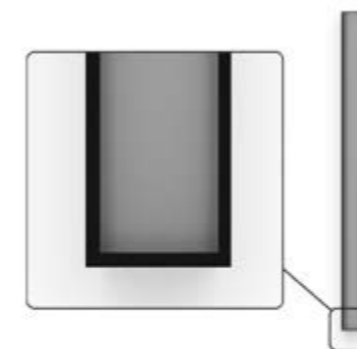

ALBA PLUS

REF 10178.RF

.PN
PENDANT

·10178 ALBA PLUS|PN
Pag. 246

.TK
TRACK

·10178 ALBA PLUS|TK
Pag. 764

.SR
SURFACE

·10178 ALBA PLUS|SR
Pag. 246

.RF
RECESSED FRAME

·10178 ALBA PLUS|RF
Pag. 452

.TR
TRIMLESS

·10178 ALBA PLUS|TR
Pag. 652