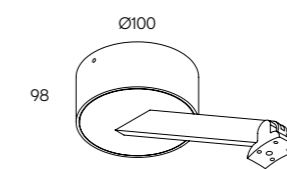

new

FINISHES

● COLORS

DIMENSIONS

● DIAMETERS mm. | HEIGHT 30 mm

350 | 450

LIGHTING OPTIONS

■ DIFFUSERS

	310004	.45	●	.SI	.ST	.9	.27	4750	42	24	.DA .PU .D1	
							.30	4752				
							.40	4754				

Reference order | 310004.XX.PN.XX.XX.ST9.XX.XX

• Select finishes

.WH-WH .BK-BK .GC-GC .BM-BM .BS-BS .BC-BC .CR-CR .CB-CB .GY-GY .MG-MG .VC-VC .YM-YM

ALBERTA DUE MOVE

REF 310004.PN

PHOTOMETRY

SILICONE

INCLUDED

PLATEN

PROFILE

50