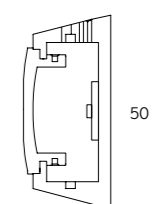

DALI | 1.10 | PUSH

▲ LIGHT DISTRIBUTION OPTIONS

INSIDE

LUMINAIRE INCLUDES

.PN

3 x Suspension cables 3m
DIM or NON-DIM: 1 x Feed Hose 3 x 0,75mm²

.SR

Surface mounting kit

.SR
SURFACE

· 10243 ALBERTA INSIDE | SR
Pag. 98

ALBERTA INSIDE	REF.	DIMENSION	FINISH	DIFFUSER OPTIONS	POWER	CRI	K	LUMEN MAX.	WATT	VdC	DIMM OPT.	SKETCH
	10243	.25	●	.SI	.ST	.9	.27	3048	23	24	.DA .PU .D1	
							.30	3156				
							.40	3247				
	10243	.35	●	.SI	.ST	.9	.27	4271	32	24	.DA .PU .D1	
							.30	4422				
							.40	4550				
	10243	.45	●	.SI	.ST	.9	.27	5490	41	24	.DA .PU .D1	
							.30	5685				
							.40	5849				
	10243	.65	●	.SI	.ST	.9	.27	7931	59	24	.DA .PU .D1	
							.30	8213				
							.40	8450				
	10243	.95	●	.SI	.ST	.9	.27	11588	86	24	.DA .PU .D1	
							.30	12000				
							.40	12346				
	10243	.125	●	.SI	.ST	.9	.27	15245	113	24	.DA .PU .D1	
							.30	15787				
							.40	16243				

DEFAULT

CABLE CONCENTRATOR

CABLE CONCENTRATOR KIT

PHOTOMETRY

SILICONE

INCLUDED

(PN) SC03.SA
WIRE 3M.

(SR) INSTALLATION KIT

PROFILE

23