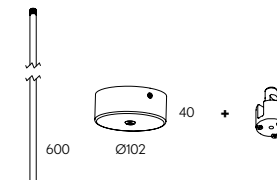

ALBERTA INSIDE VTILT	REF.	DIMENSION	FINISH	DIFFUSER OPTIONS	POWER	CRI	K	LUMEN	WATT	VcC	DIMM *	SKETCH
	310009	.35	●	.SI	.ST	.9	.27	4271	32	24	.DA .PU .D1	
							.30	4422				
							.40	4550				
	310009	.45	●	.SI	.ST	.9	.27	5490	41	24	.DA .PU .D1	
							.30	5685				
							.40	5849				

Reference order | 310009.XX.PN.XX.SI.ST9.XX.XX

SUSPENSION ROD	REF.	DIMENSIONS	FINISH
	SC20	.80 800mm	●
		.100 1000mm	

Reference order | SC20.XX.XX

PENDANT

Select finishes

ALBERTA INSIDE VTILT

REF. 310009.PN

PHOTOMETRY

SILICONE

INCLUDED

SUSPENSION ROD SC20.60

PROFILE