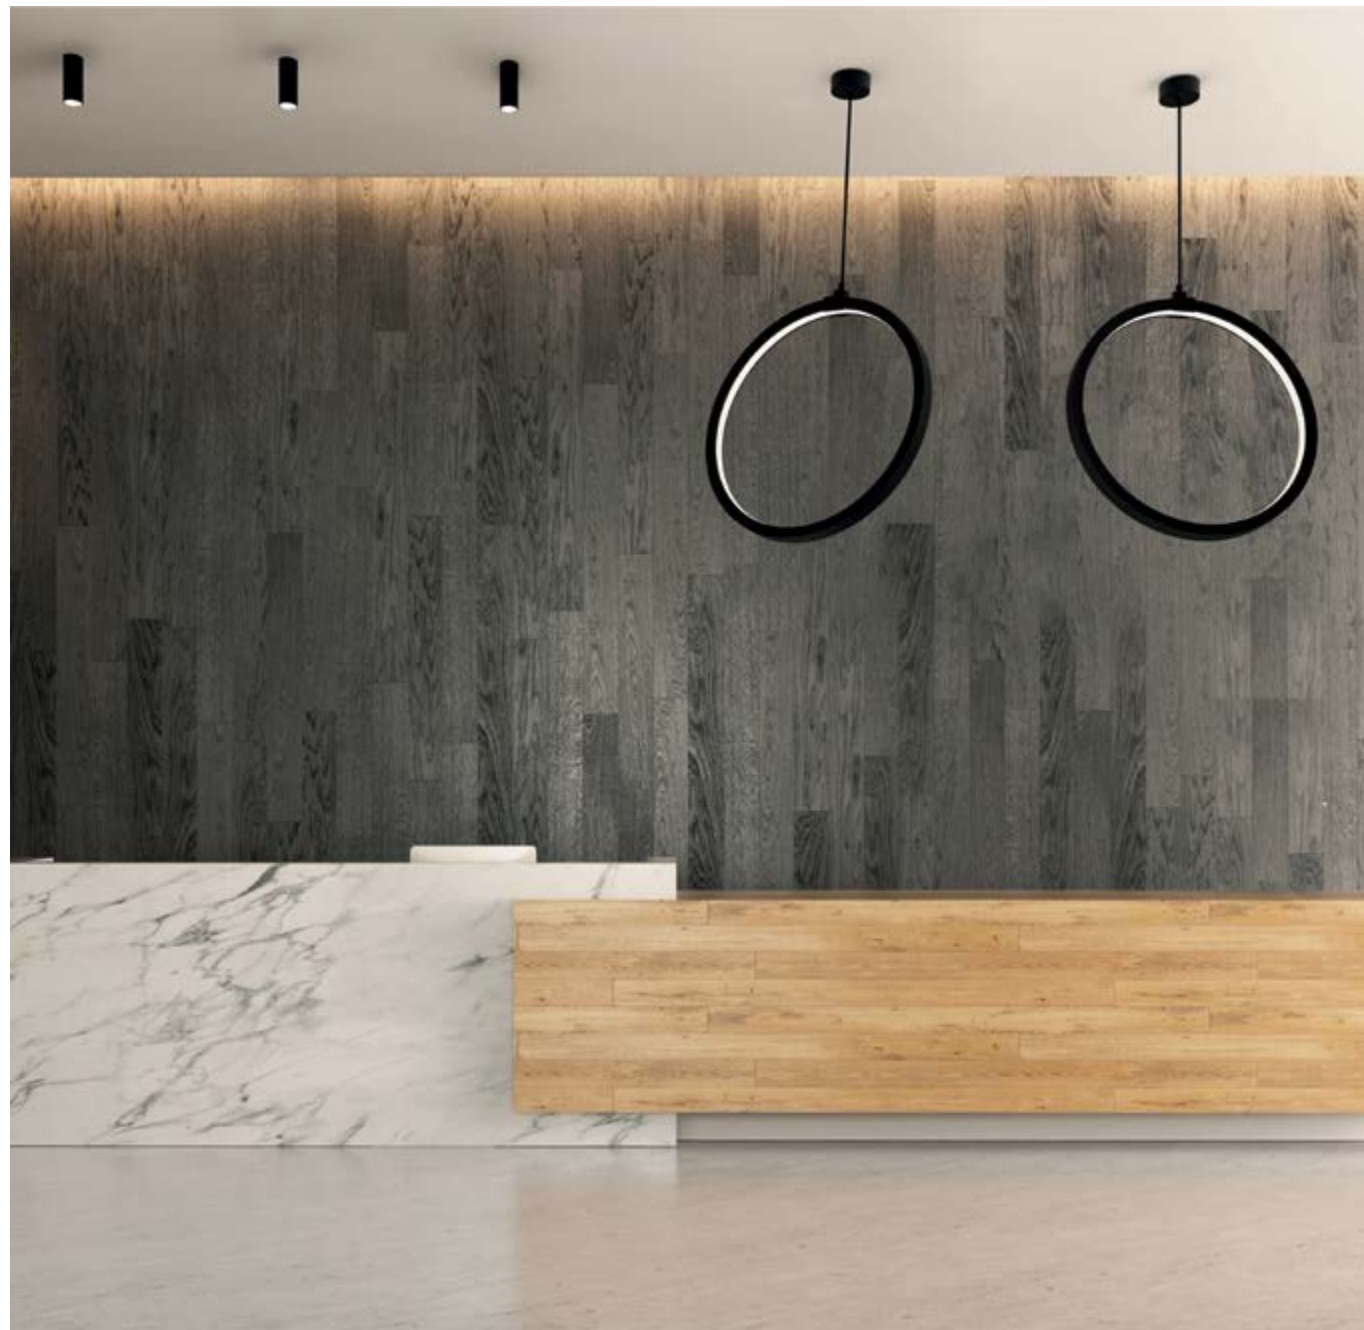

new

FINISHES

● COLORS

DIMENSIONS

● DIAMETERS mm. | HEIGHT 50 mm.

350 | 450

LIGHTING OPTIONS

■ DIFFUSERS

DALI | 1.10 | PUSH

▲ LIGHT DISTRIBUTION OPTIONS

SIDE

LUMINAIRE INCLUDES

Movable component for fastening to the ceiling.
CENTRAL ROD SC20.60.XX

ON DEMAND
Special RAL Color
Number of switches
Tunable White
RGB