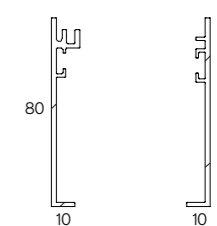

▲ LIGHT DISTRIBUTION OPTIONS

DOWN | UP-DOWN

LUMINAIRE INCLUDES

.PN

3 x Suspension cables 3m
 NON-DIM DOWN: 1 x Feed Hose 3 x 0,75mm²
 DIM DOWN or NON-DIM DOWN-UP: 1 x Feed Hose 5 x 0,75mm²
 DIM DOWN-UP (only): 1 x Feed Hose 5 x 0,75mm²
 Connection box CBO3 with luminaire's finish

ALBERTA SLIGHT ECCENTRIC	REF.	DIMENSION	FINISH	DIFFUSER	POWER	CRI	K	DOWNLIGHT			UPLIGHT ▲UP *1		DIMM ▼	SKETCH
								LUMEN	WATT	mA	LUMEN	WATT		
	310005	.65	●	.OP .MP	.ST	.9	.27	10373	104	700	901	13	.DA .PU .D1	 Int. Ø 235 Ext. Ø 650
								11270			933			
								11500			1186			
	310005	.95	●	.OP .MP	.ST	.9	.27	19393	195	700	1344	20	.DA .PU .D1	 Int. Ø 430 Ext. Ø 950
								21070			1392			
								21500			1770			
	310005	.125	●	.OP .MP	.ST	.9	.27	28864	291	700	1787	27	.DA .PU .D1	 Int. Ø 730 Ext. Ø 1250
								31360			1851			
								32000			2353			

Reference order | CBXX.XX

Reference order | SCXX.XX

SUSPENSION KIT	REF.	DIMENSION	FINISH
	SC05	5M.	.SA
	SC07	7M.	
	SC10	10M.	

Reference order | SCXX.XX

*1 Uplight (UP) is only available for ON-OFF and DALI dimmable (.DA) options, both in 24VdC. La luz indirecta está solo disponible para versiones on-off y regulación DALI (.DA), ambas en 24VdC.

OPAL

MICROPRISMATIC

INCLUDED (.PN)

CB03 CONNECTION BOX

SC03.SA WIRE 3M.

PROFILE

80

10