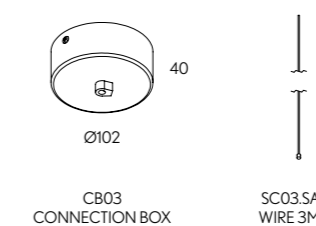

INCLUDED (.PN)

CB03 CONNECTION BOX

SC03.SA WIRE 3M.