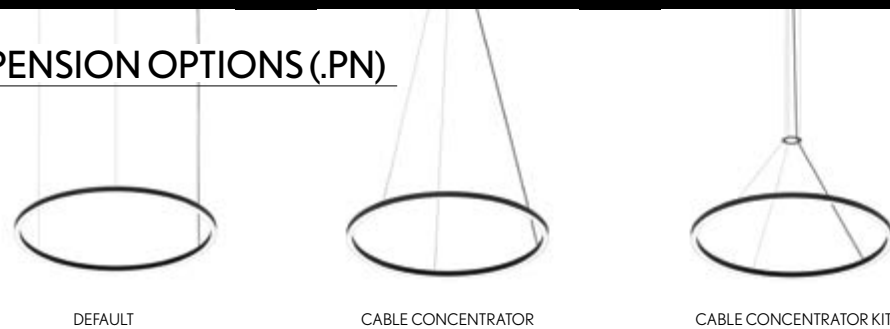

SUSPENSION OPTIONS (.PN)

PHOTOMETRY

INCLUDED (.PN)

PROFILE