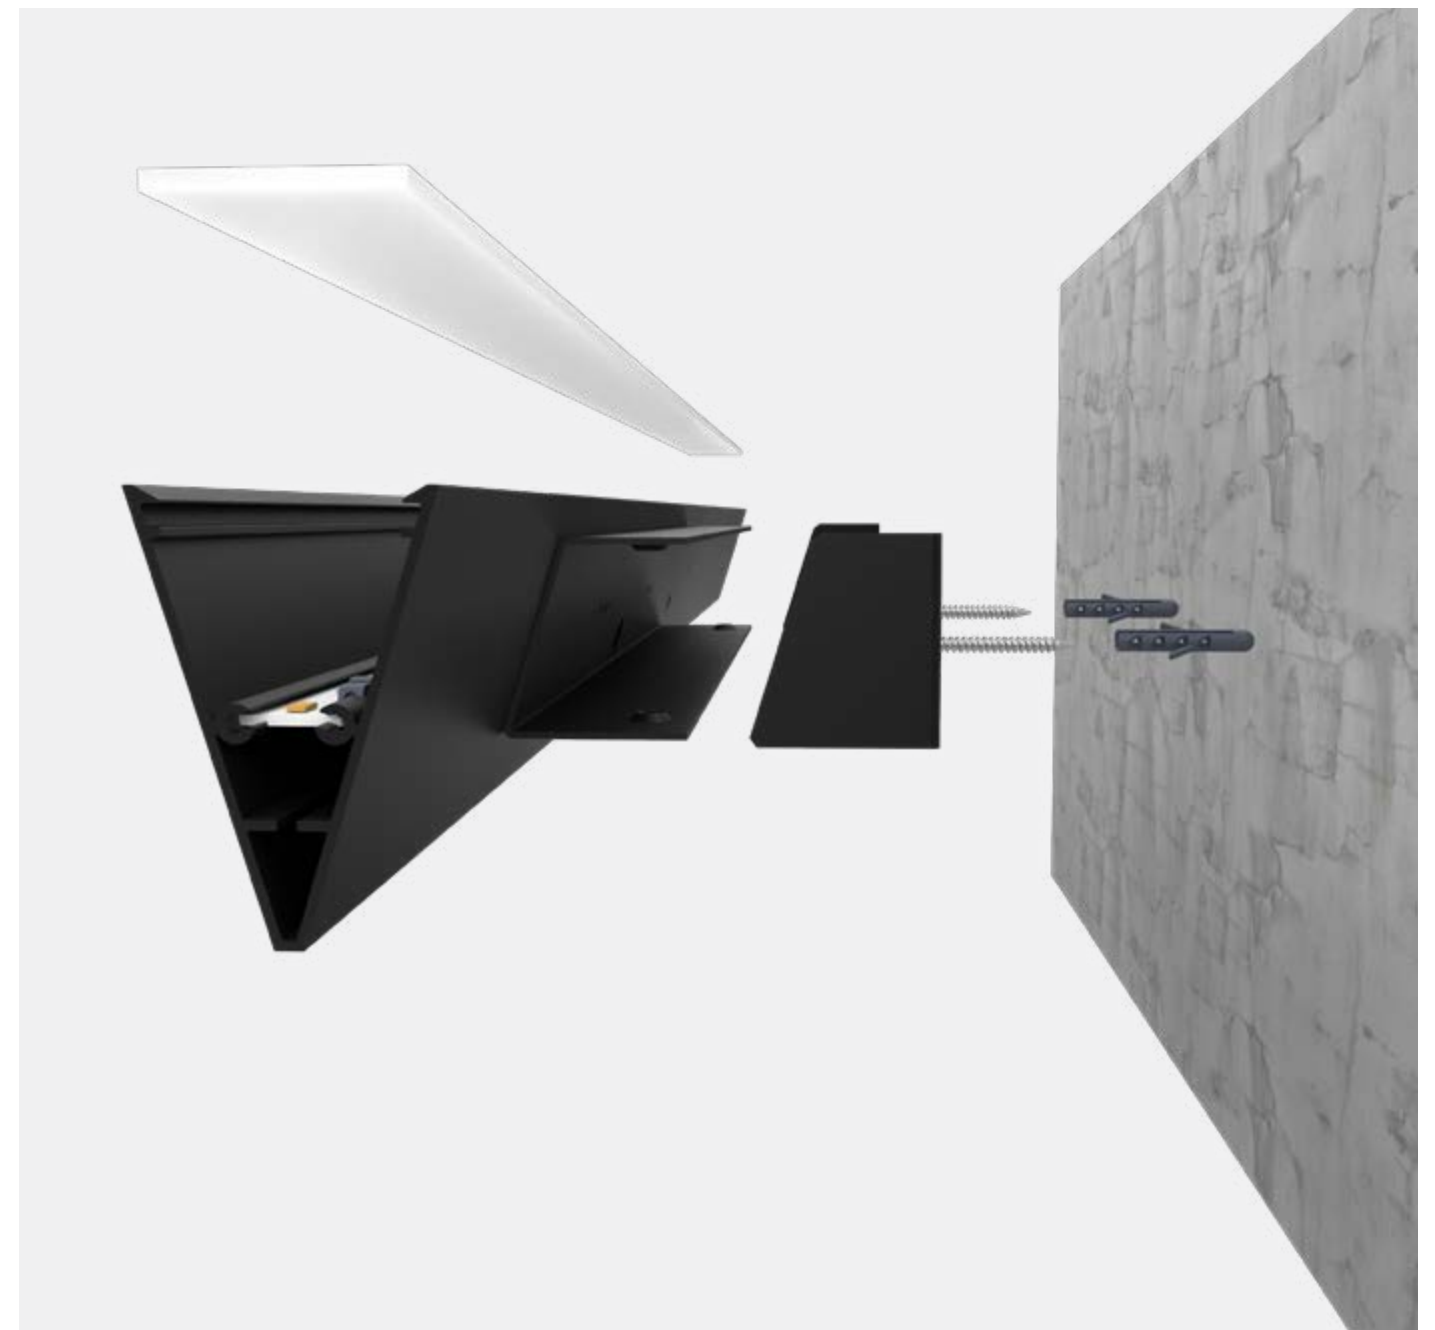

REF.	DIMENSION		FINISH	DIFFUSER	POWER	CRI	DOWNLIGHT | LUMEN			WATT	DIMM
	MM	MM					.27	.30	.40		
10169	.01	307	●	.OP .MP	.ST	.9	765	795	825	6	.DA .PU .D1
	.02	447					1148	1193	1238	9	
	.03	588					1530	1590	1650	12	

REF.	DIMENSION		FINISH	DIFFUSER	POWER	CRI	DOWNLIGHT | LUMEN			WATT	DIMM
	MM	MM					.27	.30	.40		
10169	.01	307	●	.OP .MP	.HI	.9	1530	1589	1652	12	.DA .PU .D1
	.02	447					2295	2384	2478	18	
	.03	588					3060	3178	3304	24	

Reference order | 10169.XX.WS.XX.XX.XX.9.XX.XX

WALL SURFACE

Select finish