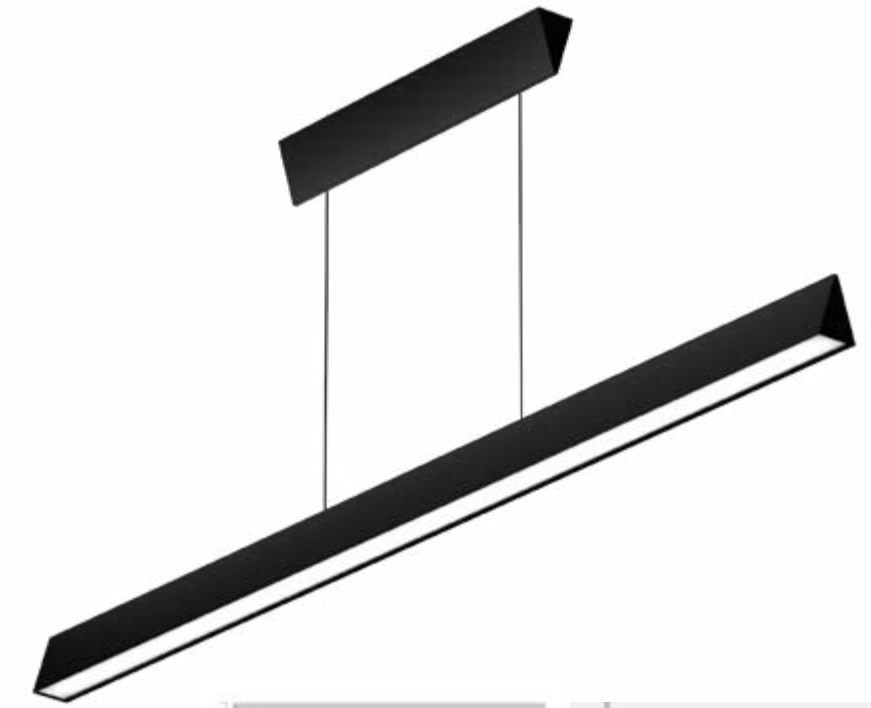

▲ LIGHT DISTRIBUTION

DOWN

LUMINAIRE INCLUDES

2 x Suspension cables 3m (each 2m)
Diffuser
Connection Box

ON DEMAND

Emergency Lighting *
Motion Detection
Special Color Temperature
RGB
Thematic LED
Wireless Control Options (Casambi)
CRI 80