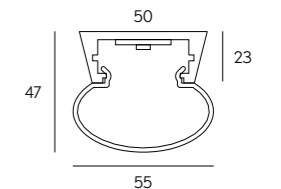

▲ LIGHT DISTRIBUTION

DOWN

LUMINAIRE INCLUDES

.PN

2 x Suspension cables 3m (each 2m)
 NON-DIM DOWN or DIM DOWN: 1 x Feed Hose 3 x 0,75mm²
 NON-DIM DOWN-UP or DIM DOWN-UP: 1 x Feed Hose 5 x 0,75mm²
 Diffuser

BUBBLE

REF 210010.PN | 210010.SR

.PN
 PENDANT

·210010 BUBBLE | PN
 Pag. 218

.SR
 SURFACE

·210010 BUBBLE | SR
 Pag. 218

REF.	PROFILE LENGTH		FINISH	DIFFUSER	POWER	CRI	DOWNLIGHT *1 LUMEN			WATT K	DIMM ▼
	●	MM					.27	.30	.40		
210010	.03	843	●	.OP	.ST	.9	2295	2385	2475	18	.DA .PU .D1
	.04	1124					3060	3180	3300	24	
	.05	1405					3825	3975	4125	30	
	.06	1686					4590	4770	4950	35	
	.07	1967					5355	5565	5775	41	
	.08	2248					6120	6360	6600	47	

Reference order | CBXXXX.XX

JOINTS

LINEAR JOINT

UR15

OPTIONS (.PN)

SUSPENSION KIT	REF.	DIMEN- SION	FINISH
	SC05	5M.	.SA
	SC07	7M.	
	SC10	10M.	

Reference order | SCXX.SA

Total length = Profile length + 20mm + 2x3mm (Cover kit)

• Select finishes

BUBBLE

REF 210010.PN | 210010.SR

PHOTOMETRY

OPAL

INCLUDED (.PN)

SC03.SA
WIRE 3M.

PROFILE