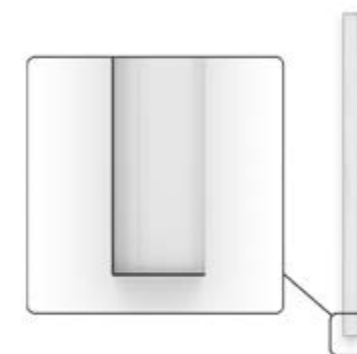

* Delivered separately
(not installed in luminaire).

.SR
SURFACE

INSTALLATIONS

EDGE

REF 210014.SR

.SR
SURFACE

·210014 EDGE | SR
Pag. 222

REF.	PROFILE LENGTH		FINISH	DIFFUSER	POWER	CRI	DOWNLIGHT *2 LUMEN				WATT		DIMM
	MM	MM					.27	.30	.40	.TW *1	K	TW	
210014	.03	843	●	.OP	.ST	.9	2295	2385	2475	5700-5910	18	38	.DA .PU .D1
	.04	1124					3060	3180	3300	7600-7880	24	51	
	.05	1405					3825	3975	4125	9500-9850	30	64	
	.06	1686					4590	4770	4950	11400-11820	35	76	
	.07	1967					5355	5565	5775	13300-13790	41	89	
	.08	2248					6120	6360	6600	15200-15760	47	102	

Reference order | 210014.XX.SR.XX.XX.XX.9.XX.XX

Total length = Profile length + 20mm + 2x2mm (Cover kit)

COMPONENTS

COVER KIT	REF.	FINISH
	TF08 2x2mm.	●

Reference order | TF08.SR.XX

JOINTS

LINEAR JOINT
UR08