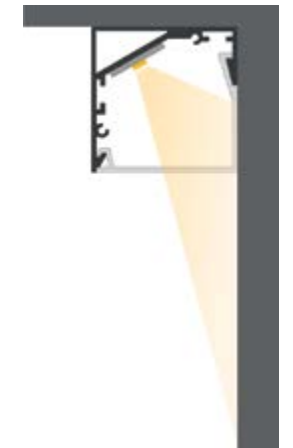

LUMINAIRE INCLUDES

Surface mounting kit