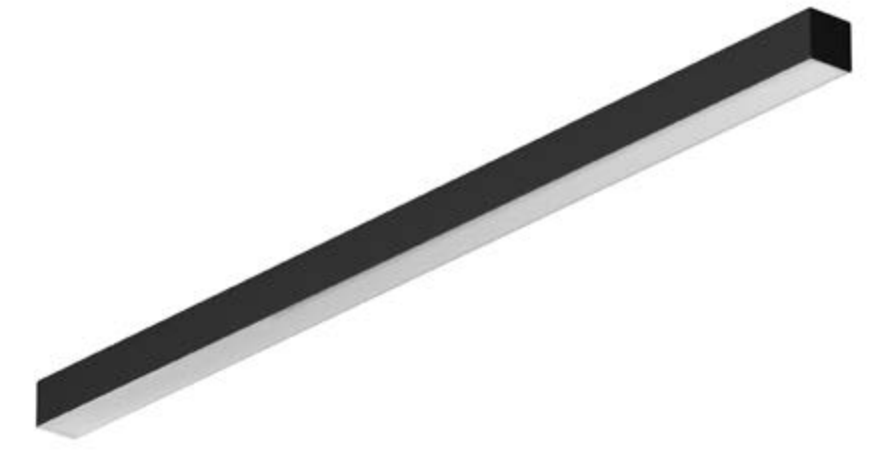

new

FINISHES

● COLORS

DIMENSIONS

◆ PROFILE LENGTHS mm.

843 | 1124 | 1405 | 1686 | 1967 | 2248

LIGHTING OPTIONS

■ DIFFUSERS

OPAL

POWER

STANDARD

CRI

90

COLOR TEMPERATURE

2700K | 3000K | 4000K | TW

▼ DIMMABLE OPTIONS

DALI | 1.10 | PUSH

▲ LIGHT DISTRIBUTION

DOWN

LUMINAIRE INCLUDES

Surface mounting kit

ON DEMAND

Emergency Lighting*
Motion Detection
Custom dimensions
Special Color Temperature
RGB
Thematic LED
Wireless Control Options (Casambi)
CRI 80