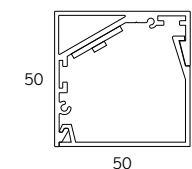

REF.	PROFILE LENGTH		FINISH	DIFFUSER	POWER	CRI	DOWNLIGHT *2 | LUMEN				WATT		DIMM
	MM	MM					.27	.30	.40	.TW *1	K	TW	
210014	.03	843	●	.OP	.ST	.9	2295	2385	2475	5700-5910	18	38	.DA .PU .D1
	.04	1124					3060	3180	3300	7600-7880	24	51	
	.05	1405					3825	3975	4125	9500-9850	30	64	
	.06	1686					4590	4770	4950	11400-11820	35	76	
	.07	1967					5355	5565	5775	13300-13790	41	89	
	.08	2248					6120	6360	6600	15200-15760	47	102	

Reference order | 210014.XX.SR.XX.XX.XX.9.XX.XX

Total length = Profile length + 20mm + 2x2mm (Cover kit)

COMPONENTS

COVER KIT	REF.	FINISH
	TF08 2x2mm.	●

Reference order | TF08.SR.XX

JOINTS

LINEAR JOINT
UR08

Select finishes

- ALUMINIUM PC
- 0°
- 0°
- CRI ≥90
- IK05
- IP40
- LIFE 50000H
- DIM OPTIONAL
- REMOTE
- RECOOL
- 220-240 V 50-60 Hz
- CE

EDGE

REF 210014.SR

PHOTOMETRY

INCLUDED

SR INSTALLATION KIT

PROFILE

SURFACE .SR