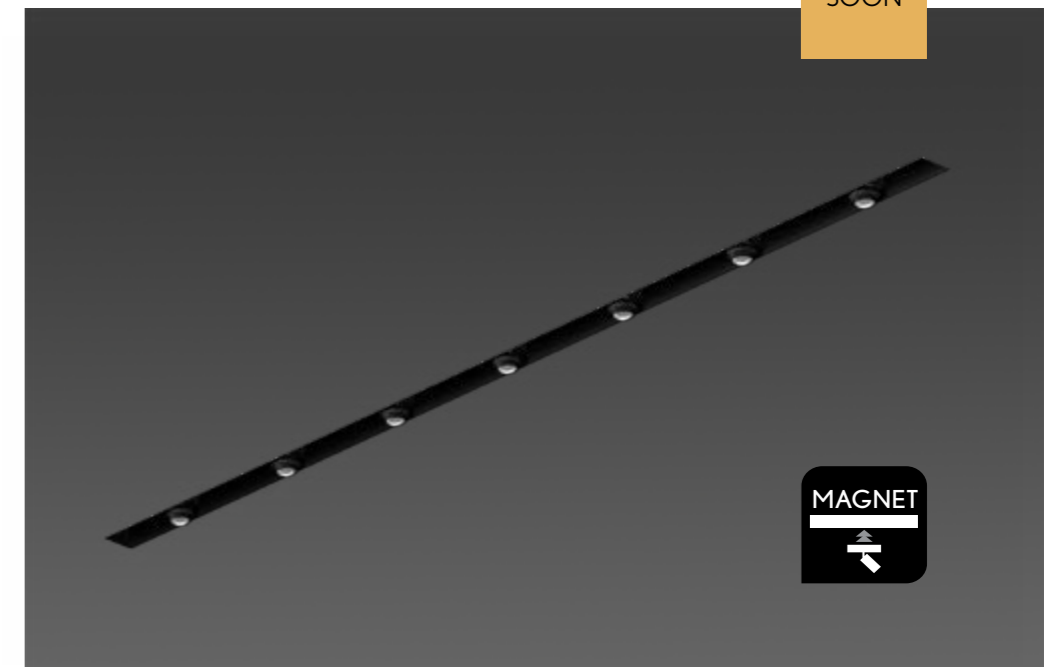

2700K | 3000K | 4000K |

▼ DIMMABLE OPTIONS

-

▲ LIGHT DISTRIBUTION

DOWN

LUMINAIRE INCLUDES

Trimless mounting kit

SOON