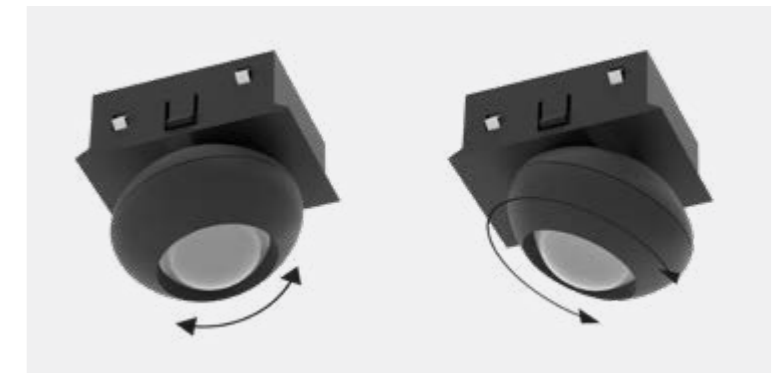

2700K | 3000K | 4000K |

▼ DIMMABLE OPTIONS

-

▲ LIGHT DISTRIBUTION

DOWN

LUMINAIRE INCLUDES

Trimless mounting kit

SOON