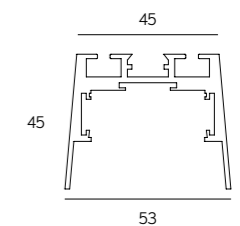

EYE

REF 210016.PN | 210016.SR

PHOTOMETRY

OPAL

INCLUDED (.PN)

SC03.SA
WIRE 3M.

PROFILE

53

·210016 EYE|TR
Pag. 610

EYE

REF 210016.TR

EYE	REF.	DIMENSION	FINISH	SKETCH
	210016	.01	.BK-BK .WH-WH	

Reference order | 210016.XX.TR.XX

48V TRANSFORMER	DIMENSION	WATT
DR48	.01	75
	.02	120
	.03	200

Reference order | DR48.XX