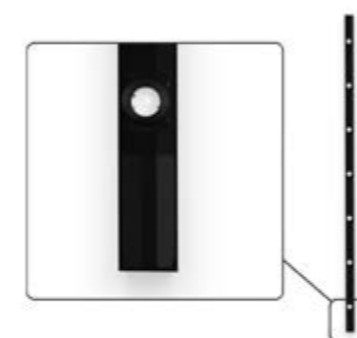

EYE

REF 210016.PN | 210016.SR

.PN
PENDANT

·210016 EYE|PN
Pag. 158

.SR
SURFACE

·210016 EYE|SR
Pag. 158

.TR
TRIMLESS

·210016 EYE|TR
Pag. 610