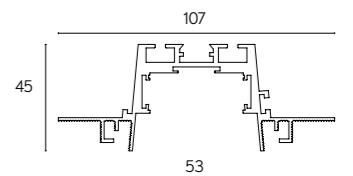

PROFILE

12,5mm Standard Ceiling