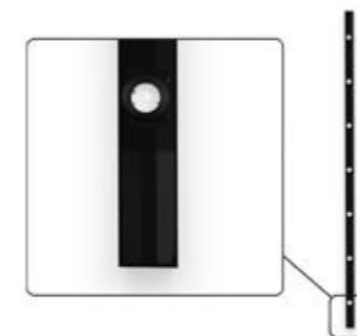

EYE

REF 210016.TR