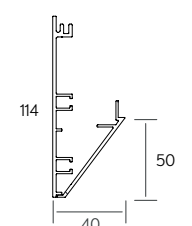

FLORIDA	REF.	DIMENSION ▲	FINISH	DIFFUSER ■	POWER	CRI	K	DOWNLIGHT			UPLIGHT ▲UP *1		DIMM ▼	SKETCH
								LUMEN	WATT	MA	LUMEN	WATT		
	10190	.45	●	.OP .MP	.ST	.9	.27	4510	45	700	605	9	.DA .PU .D1	
								4900			627			
								5000			797			
	10190	.65	●	.OP .MP	.ST	.9	.27	10824	109	700	901	13	.DA .PU .D1	
								11760			933			
								12000			1186			
	10190	.95	●	.OP .MP	.ST	.9	.27	19844	202	700	1344	20	.DA .PU .D1	
								21560			1392			
								22000			1770			
	10190	.125	●	.OP .MP	.ST	.9	.27	31570	318	700	1787	27	.DA .PU .D1	
								34300			1851			
								35000			2353			

Reference order | 10190.XX | .SR | .PN | .XX.XX | .ST9.XX.XX

OPTIONS (.PN)

CABLE CONCENTRATOR	CONNECTION BOX	REF.	FOR MODEL	FINISH		
		CB02	.45 .65	●		
					CB05	.95 .125

Reference order | CBXX.XX

CABLE CONCENTRATOR KIT	CONNECTION BOX	REF.	FOR MODEL	FINISH		
		SC22	.45 .65	●		
					SC23	.95 .125

Reference order | SCXX.XX

SUSPENSION KIT	REF.	DIMENSION	FINISH
	SC05	5M.	.SA
	SC07	7M.	
	SC10	10M.	

Reference order | SCXX.SA

CENTRAL ROD SUSPENSION*	CONNECTION BOX	REF.	DIMENSIONS	FINISH
		SC20	.60 600mm	●
			.80 800mm	
			.100 1000mm	

Reference order | SC20.XX.XX

* Luminaire .95 and .125 require 3 rod suspensions. Luminarias .95 y .125 requieren 3 tijas.

*1 Uplight (UP) is only available for ON-OFF and DALI dimmable (.DA) options, both in 24VdC. La luz indirecta está solo disponible para versiones on-off y regulación DALI (.DA), ambas en 24VdC.

• Select finishes

FLORIDA

REF 10190.PN | 10190.SR

SUSPENSION OPTIONS (.PN)

PHOTOMETRY

INCLUDED (.PN)

PROFILE

SR
PN
PENDANT | SURFACE