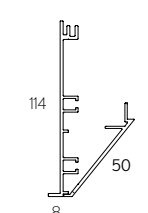

FINISHES

EXTERNAL COLOR

INTERNAL COLOR

DIMENSIONS

DIAMETERS mm.

450 | 650 | 950 | 1250

LIGHTING OPTIONS

DIFFUSERS