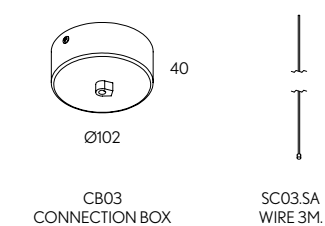

INCLUDED (.PN)