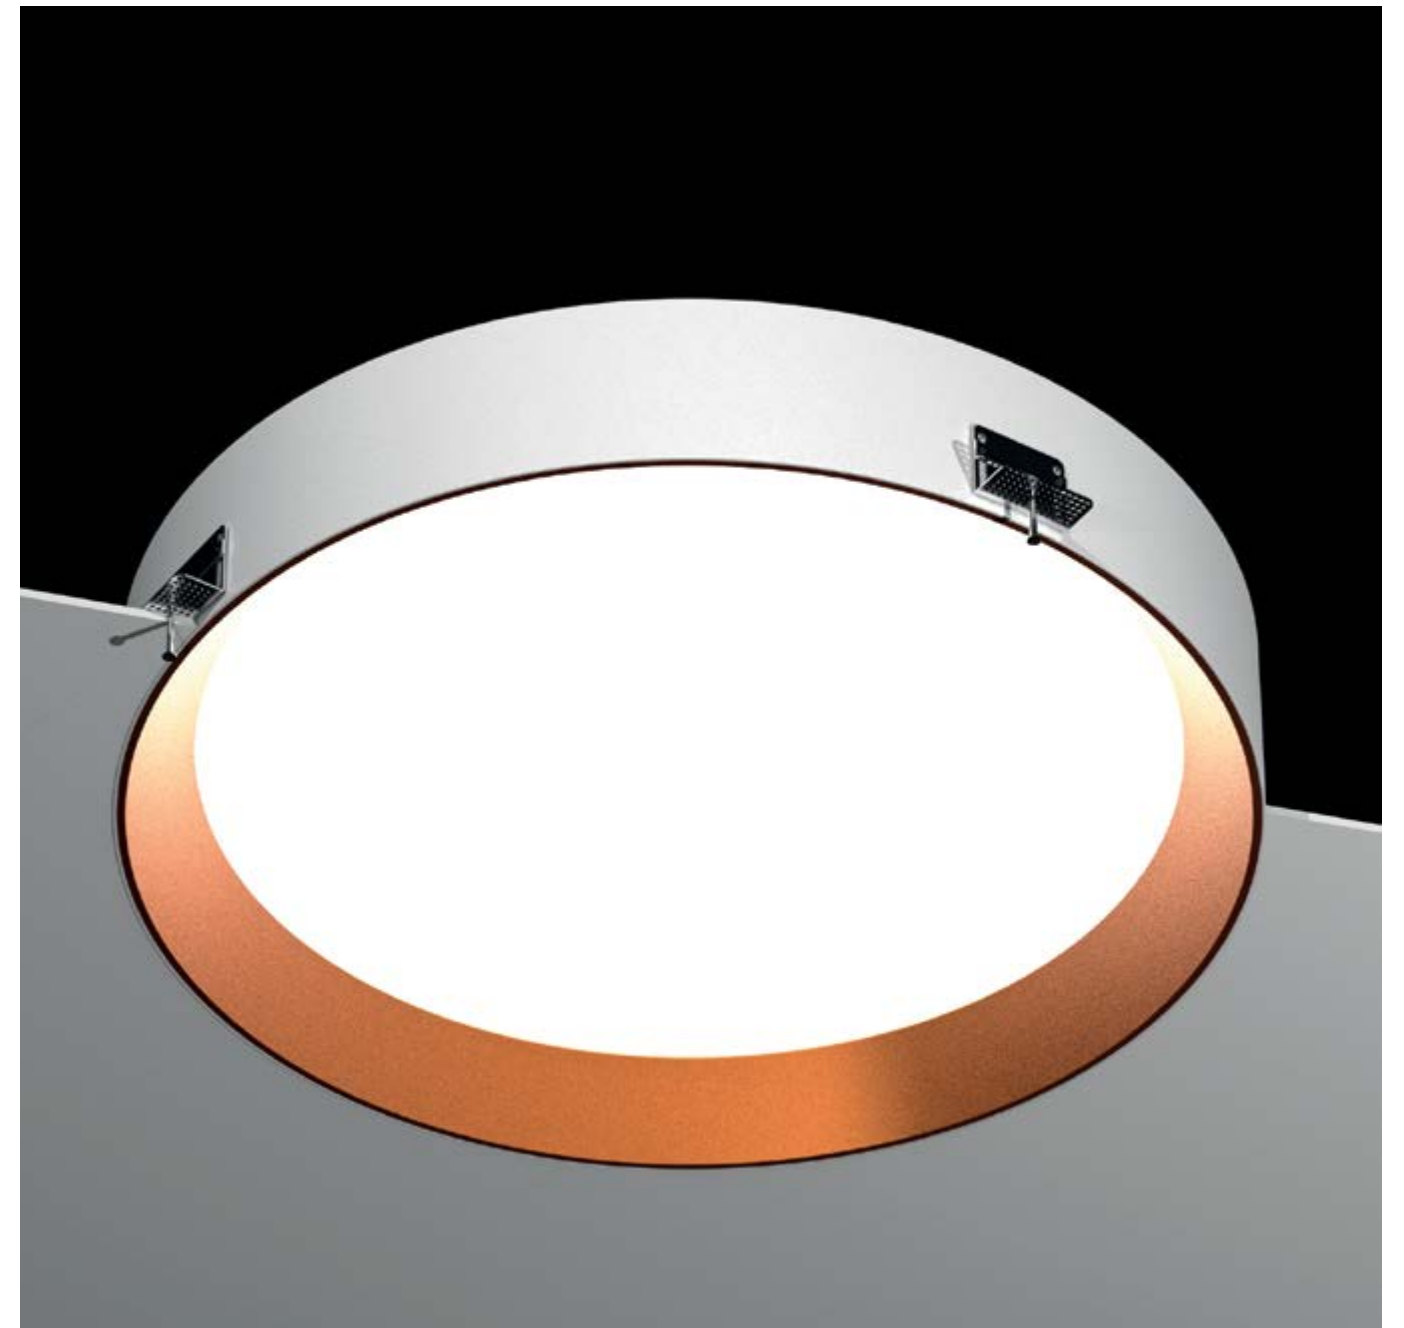

FLORIDA	REF.	DIMENSION	FINISH	DIFFUSER	POWER	CRI	K	LUMEN	WATT	mA	DIMM	SKETCH
	10190	.45	●	.OP .MP	.ST	.9	.27	4510	45	700	.DA .PU .D1	
							.30	4900				
							.40	5000				
	10190	.65	●	.OP .MP	.ST	.9	.27	10824	109	700	.DA .PU .D1	
							.30	11760				
							.40	12000				
	10190	.95	●	.OP .MP	.ST	.9	.27	19844	200	700	.DA .PU .D1	
							.30	21560				
							.40	22000				
	10190	.125	●	.OP .MP	.ST	.9	.27	31570	318	700	.DA .PU .D1	
							.30	34300				
							.40	35000				

Reference order | 10190.XX.TR.XX.XX.ST9.XX.XX

TR
TRIMLESS

Select finishes

FLORIDA

REF 10190.TR

PHOTOMETRY

INCLUDED

PROFILE