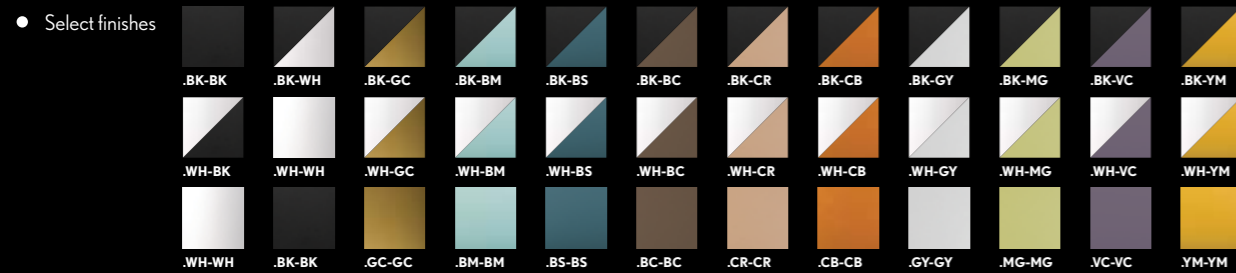

FLORIDA SQ

REF 10191.PN | 10191.SR

PHOTOMETRY

INCLUDED (.PN)

PROFILE

FINISHES

EXTERNAL COLOR

INTERNAL COLOR