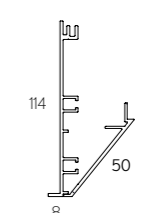

FLORIDA SQ	REF.	DIMENSION	FINISH	DIFFUSER	POWER	CRI	K	LUMEN	WATT	mA	DIMM	SKETCH
	10191	.35	●	.OP .MP	.ST	.9	.27	2706	27	700	.DA .PU .D1	
							.30	2940				
							.40	3000				
	10191	.45	●	.OP .MP	.ST	.9	.27	5412	55	700	.DA .PU .D1	
							.30	5880				
							.40	6000				
	10191	.65	●	.OP .MP	.ST	.9	.27	10824	109	700	.DA .PU .D1	
							.30	11760				
							.40	12000				
	10191	.95	●	.OP .MP	.ST	.9	.27	21648	218	700	.DA .PU .D1	
							.30	23520				
							.40	24000				
	10191	.125	●	.OP .MP	.ST	.9	.27	36080	364	700	.DA .PU .D1	
							.30	39200				
							.40	40000				

Reference order | 10191.XX.RF.XX.XX.ST9.XX.XX

Color is an integral element of our world and has an essential role in interior design and lighting projects, that's why we upgraded our painting booth, allowing any colors. If you can dream it, we can make it.

El color es un elemento integral de nuestro mundo y tiene un papel esencial en el diseño de interiores y los proyectos de iluminación, por ello tenemos una avanzada cabina de pintura que permite cualquier opción de acabado de color. Si puedes soñarlo, nosotros podemos hacerlo.

RECESSED FRAME .RF

Select finishes

FLORIDA SQ

REF 10191.RF

PHOTOMETRY

INCLUDED

PROFILE