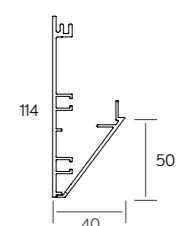

FLORIDA SQ	REF.	DIMENSION	FINISH	DIFFUSER	POWER	CRI	K	DOWNLIGHT			UPLIGHT ▲UP *1		DIMM ▼	SKETCH
								LUMEN	WATT	mA	LUMEN	WATT		
	10191	.35	●	.OP .MP	.ST	.9	.27	2706	27	700	470	7	.DA .PU .D1	
								2940			487			
								3000			619			
	10191	.45	●	.OP .MP	.ST	.9	.27	5412	55	700	658	10	.DA .PU .D1	
								5880			682			
								6000			867			
	10191	.65	●	.OP .MP	.ST	.9	.27	10824	109	700	1034	15	.DA .PU .D1	
								11760			1071			
								12000			1362			
	10191	.95	●	.OP .MP	.ST	.9	.27	21648	218	700	1598	24	.DA .PU .D1	
								23520			1656			
								24000			2105			
	10191	.125	●	.OP .MP	.ST	.9	.27	36080	364	700	2162	32	.DA .PU .D1	
								39200			2240			
								40000			2847			

Reference order | 10191.XX | .SR | .PN | .XX.XX | .ST9.XX.XX.XX

PENDANT | SURFACE

*1 Uplight (UP) is only available for ON-OFF and DALI dimmable (.DA) options, both in 24VdC. La luz indirecta está solo disponible para versiones on-off y regulación DALI (.DA), ambas en 24VdC.

FLORIDA SQ

REF 10191.PN | 10191.SR

PHOTOMETRY

INCLUDED (.PN)

PROFILE