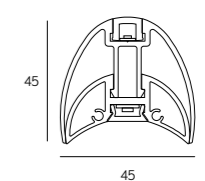

REF.	PROFILE LENGTH		FINISH	DIFFUSER	POWER	CRI	DOWNLIGHT*2 | LUMEN			WATT	UPLIGHT ▲ UP*1 | LUMEN			WATT	DIMM		
	MM	MM					.27	.30	.40		K	.27	.30			.40	K
210017	.03	800	●	.OP	.ST	.9	3261	3377	3474	24	263	273	347	4	.DA .PU .D1		
	.04	1100					3882	4020	4136	29	385	399	508	6			
	.05	1400					5435	5628	5790	40	526	545	693	8			
	.06	1700					6483	6713	6907	48	653	677	860	10			
	.07	2000					7609	7879	8107	56	790	818	1040	12			
	.08	2300					8657	8965	9223	64	917	959	1208	14			

Reference order | $\uparrow$ $\downarrow$ $\bullet$ $\blacksquare$ $\blacktriangledown$ $\blacktriangleup$
210017.XX | .SR | .PN | .XX.XX | .ST.9.XX.XX.XX

COMPONENTS

COVER KIT	REF.	FINISH
	TF12	●

Reference order | TF12.PN.XX

BOXES (.PN) Not-included, please select:

CONNECTION BOX	DRIVER BOX NON-DIMM	DRIVER BOX DIMMABLE	FINISH
			●
CB09.12	CB09.32	CB09.40	

Reference order | CBXXXX.XX

OPTIONS

SUSPENSION KIT	REF.	DIMENSION	FINISH
	SC05	5M.	.SA
	SC07	7M.	
	SC10	10M.	

Reference order | SCXX.SA

Total length = Profile length + 20mm + 2x2mm (Cover kit)

Select finishes

OKKIA PLUS

REF 210017.PN

PHOTOMETRY

OPAL

INCLUDED

SC03.SA
WIRE 3M.

PROFILE

45