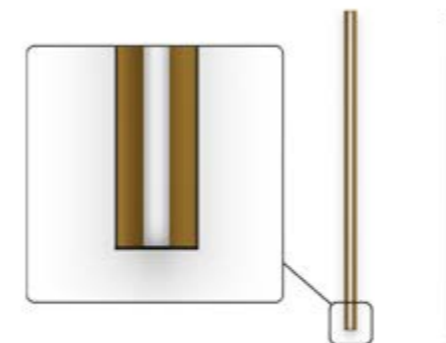

OKKIA PLUS

REF 210017.PN