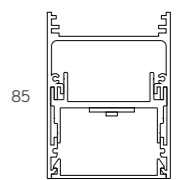

PENDANT | SURFACE
SR
PN

TRIBOLD	REF.	DIMENSION ♦	FINISH ●	DIFFUSER ■	POWER	CRI	DOWNLIGHT *1 LUMEN			WATT K	DIMM ▼	SKETCH
							.27	.30	.40			
	210018	.01	●	.OP	.ST	.9	4781	4969	5156	37	.DA .PU .D1	 Ø1143 85
					.HI		9563	9931	10325	74		

TRIBOLD

REF 210018.PN | 210018.SR

PHOTOMETRY

OPAL

INCLUDED (.PN)

SC03.SA
WIRE 3M.

PROFILE

65