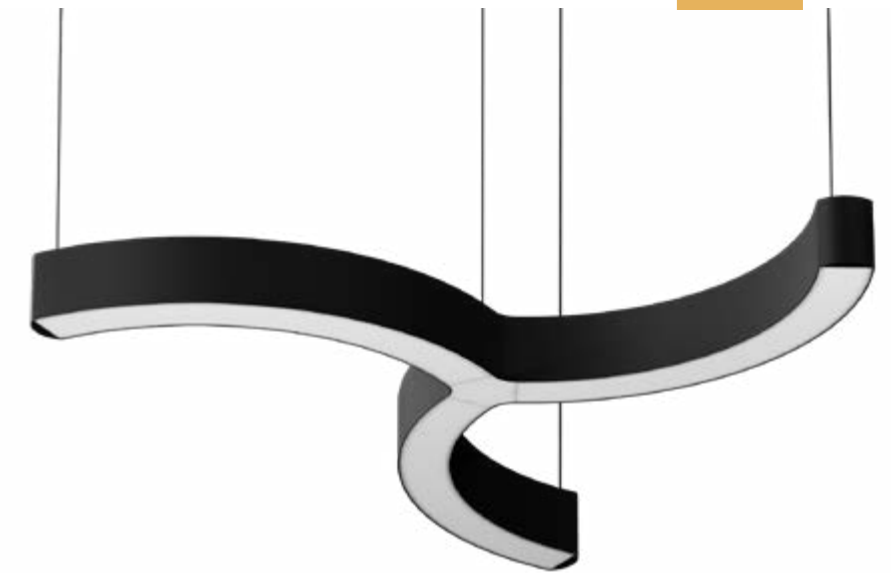

▲ LIGHT DISTRIBUTION

DOWN

LUMINAIRE INCLUDES

.PN

4 x Suspension cables 3m
NON-DIM DOWN: 1 x Feed Hose 3 x 0,75mm²
DIM DOWN : 1 x Feed Hose 5 x 0,75mm²
Diffuser

.SR

Surface mounting kit

ON DEMAND
Emergency Lighting *
Motion Detection
Wireless Control Options (Casambi)