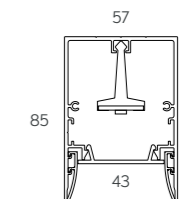

PROFILE

*1 DALI protocol requires remote driver. *Protocolo DALI requiere driver en remoto.*
*2 Tunable White (TW) values correspond to 2700K and 6500K - TW is only available for DALI DT8 dimmable (DA), CRI 80 (8) 700mA. *Los valores del blanco dinámico (TW) corresponden a 2700K y 6500K. -TW solo está disponible con protocolo DALI DT8 (DA), CRI 80 (8) 700mA.*
*3 Uplight (UP) is only available for ON-OFF and DALI dimmable (DA) options, both in 24VdC. *La luz indirecta está solo disponible para versiones on-off y regulación DALI (DA), ambas en 24VdC.*
*4 Down light (direct light) works at 500mA. *La luz directa trabaja a 500mA.*