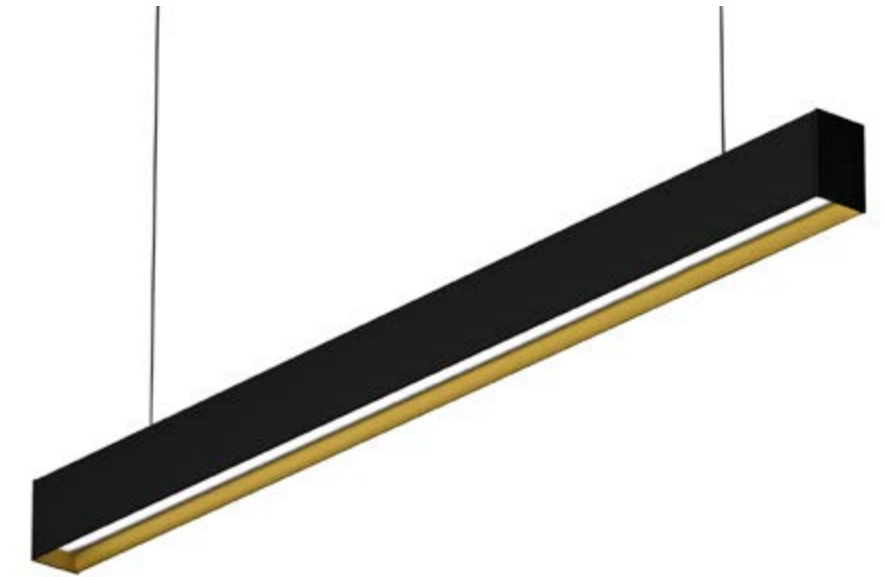

FINISHES

EXTERNAL COLOR

INTERNAL COLOR

DIMENSIONS

PROFILE LENGTHS mm.

843 | 1124 | 1405 | 1686 | 1967 | 2248

LIGHTING OPTIONS

DIFFUSERS

OPAL | MICROPRISMATIC

POWER

STANDARD | HIGH

CRI

90

COLOR TEMPERATURE

2700K | 3000K | 4000K | TW

DIMMABLE OPTIONS

DALI | 1.10 | PUSH

LIGHT DISTRIBUTION

DOWN | UP-DOWN

LUMINAIRE INCLUDES

.PN

2 x Suspension cables 3m (each 2m)

NON-DIM DOWN: 1 x Feed Hose 3 x 0,75mm²

DIM DOWN or NON-DIM DOWN-UP: 1 x Feed Hose 5 x 0,75mm²

DIM DOWN-UP (only): Cabling 2 circuits, 2 x Feed Hose 5 x 0,75mm²

Diffuser & Electric system

.SR

Surface mounting kit

ON DEMAND

Emergency Lighting *
Motion Detection
Special Color Temperature
RGB
Thematic LED
Wireless Control Options (Casambi)
CRI 80

* Delivered separately
(not installed in luminaire).

INSTALLATIONS

WING

REF 10200.PN | 10200.SR

.PN
PENDANT

10200 WING | PN
Pag. 262

.SR
SURFACE

10200 WING | SR
Pag. 262

.RF
RECESSED FRAME

10200 WING | RF
Pag. 464

.TR
TRIMLESS

10200 WING | TR
Pag. 660